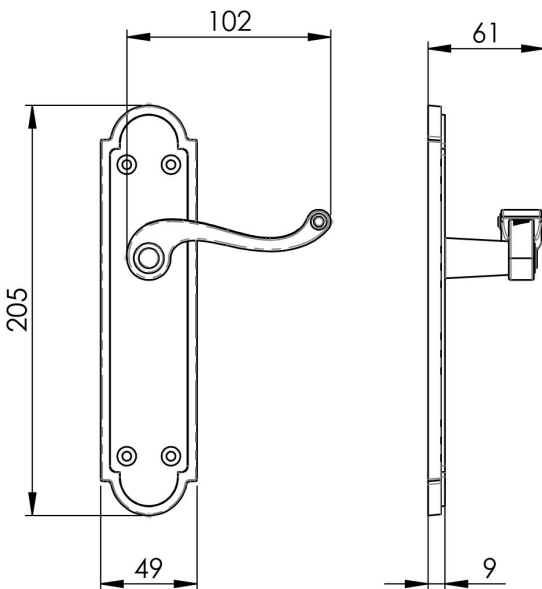

Georgian Lever on Shaped Latch Backplate

FG26L

Lever on latch backplate. Shaped backplate with stepped rounded curves top and bottom. A classic scroll lever set with the traditional Georgian rope design adorning the perimeter of the backplate and along the top of the lever. A graceful and elegant combination reminiscent of a bygone era.