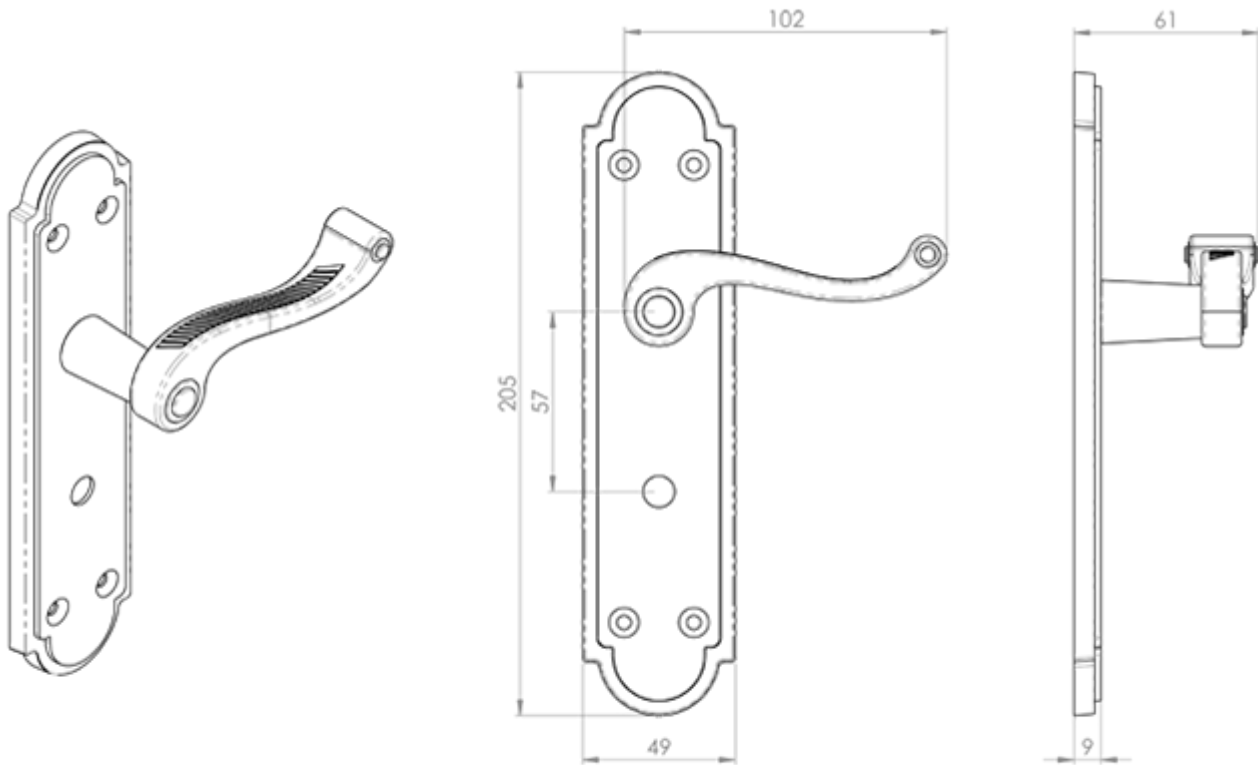

Georgian Lever on Shaped WC Backplate

Product Images

Description

Lever on bathroom backplate. Shaped backplate with stepped rounded curves top and bottom. A classic scroll lever set with the traditional Georgian rope design adorning the perimeter of the backplate and along the top of the lever. A graceful and elegant combination reminiscent of a bygone era. Comes with a 10 year mechanical guarantee and is Fire door rated.

Technical Details

CARLISLE BRASS

FG27WC

This drawing is the property of Carlisle Brass Limited, all design rights reserved

Specification

Additional Information

Short Description	Georgian Lever on Shaped WC Backplate
SKU	FG27WC
Barcode	5050245121102
Brands	Carlisle Brass
Finishes	Polished Brass
Options	Bathroom
Sizes	204mm x 48mm Backplate
Technical	4,25
Line Drawings	FG27WC.PDF
Unit of Sale	Pair