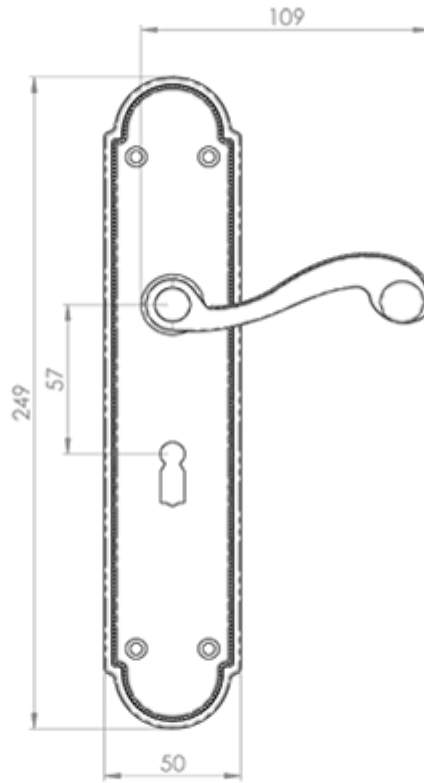

Technical Details

CARLISLE BRASS

DL271

This drawing is the property of Carlisle Brass Limited, all design rights reserved

Specification