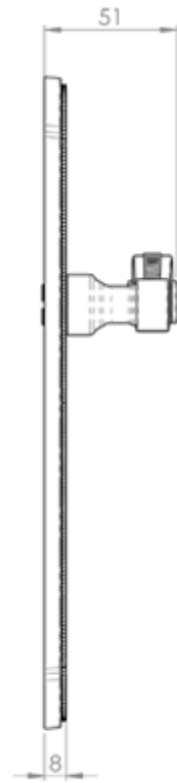

Technical Details

CARLISLE BRASS

DL271

This drawing is the property of Carlisle Brass Limited, all design rights reserved

Specification