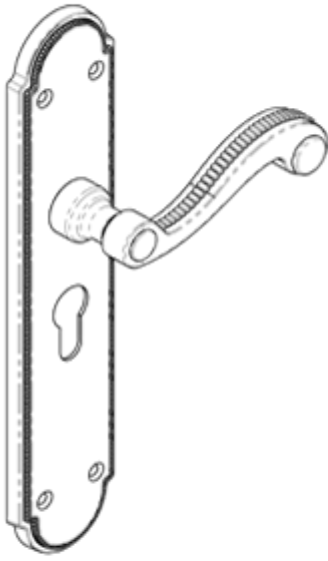

Chesham Lever on Euro Lock Long Backplate

Product Images

Description

Lever on lock backplate. Euro profile 47.5mm c/c. Reminiscent of a bygone era the Chesham handle retains the traditional beaded pattern adornment. The beading detail sits atop the scroll curved seahorse tail lever and around the edging of the shaped long backplate. Luxurious and elegant. Comes with a 10 year mechanical guarantee and is Fire door rated.

Technical Details

CARLISLE BRASS

DL271Y

This drawing is the property of Carlisle Brass Limited, all design rights reserved

Specification

Additional Information

| | |
|-------------------|---|
| Short Description | Chesham Lever on Euro Lock Long Backplate |
| SKU | DL271Y |
| Barcode | 5050245113640 |
| Brands | Carlisle Brass |
| Finishes | Polished Brass |
| Options | Euro Profile |
| Sizes | 249mm x 50mm Backplate, 47.5mm Centres |
| Technical | 4,25 |
| Line Drawings | DL271Y.PDF |
| Unit of Sale | Pair |