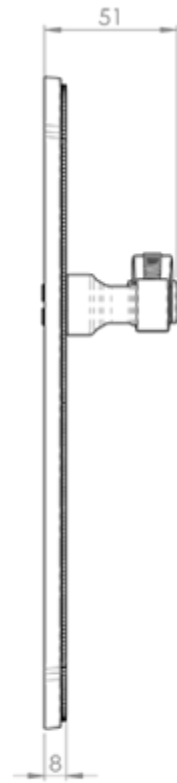

Chesham Lever on Euro Lock Long Backplate

Product Images

Description

Lever on lock backplate. Euro profile 47.5mm c/c. Reminiscent of a bygone era the Chesham handle retains the traditional beaded pattern adornment. The beading detail sits atop the scroll curved seahorse tail lever and around the edging of the shaped long backplate. Luxurious and elegant. Comes with a 10 year mechanical guarantee and is Fire door rated.

Technical Details

CARLISLE BRASS

DL271Y

This drawing is the property of Carlisle Brass Limited, all design rights reserved

Specification

Additional Information

| | |
|-------------------|---|
| Short Description | Chesham Lever on Euro Lock Long Backplate |
| SKU | DL271Y |
| Barcode | 5050245113640 |
| Brands | Carlisle Brass |
| Finishes | Polished Brass |
| Options | Euro Profile |
| Sizes | 249mm x 50mm Backplate, 47.5mm Centres |
| Technical | 4,25 |
| Line Drawings | DL271Y.PDF |
| Unit of Sale | Pair |