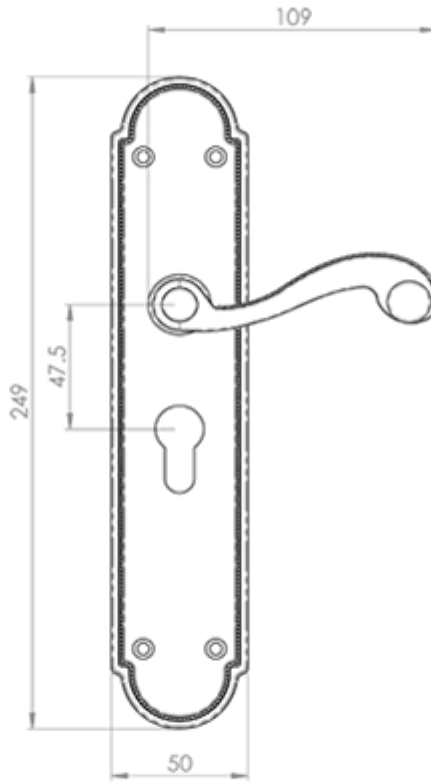

Chesham Lever on Euro Lock Long Backplate

Product Images

Description

Lever on lock backplate. Euro profile 47.5mm c/c. Reminiscent of a bygone era the Chesham handle retains the traditional beaded pattern adornment. The beading detail sits atop the scroll curved seahorse tail lever and around the edging of the shaped long backplate. Luxurious and elegant. Comes with a 10 year mechanical guarantee and is Fire door rated.

Technical Details

CARLISLE BRASS

DL271Y

This drawing is the property of Carlisle Brass Limited, all design rights reserved

Specification

Additional Information

| | |
|-------------------|---|
| Short Description | Chesham Lever on Euro Lock Long Backplate |
| SKU | DL271Y |
| Barcode | 5050245113640 |
| Brands | Carlisle Brass |
| Finishes | Polished Brass |
| Options | Euro Profile |
| Sizes | 249mm x 50mm Backplate, 47.5mm Centres |
| Technical | 4,25 |
| Line Drawings | DL271Y.PDF |
| Unit of Sale | Pair |