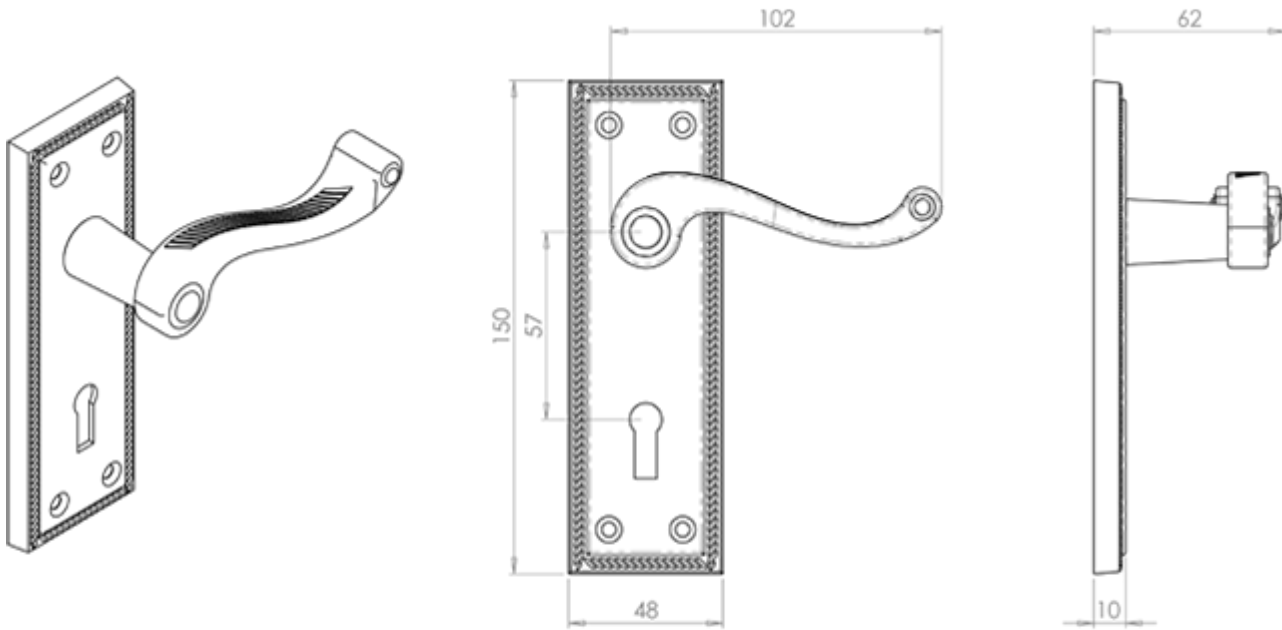

the perimeter of the backplate and along the top of the lever. A graceful and elegant combination reminiscent of a bygone era. Comes with a 10 year mechanical guarantee and is Fire door rated.

Technical Details