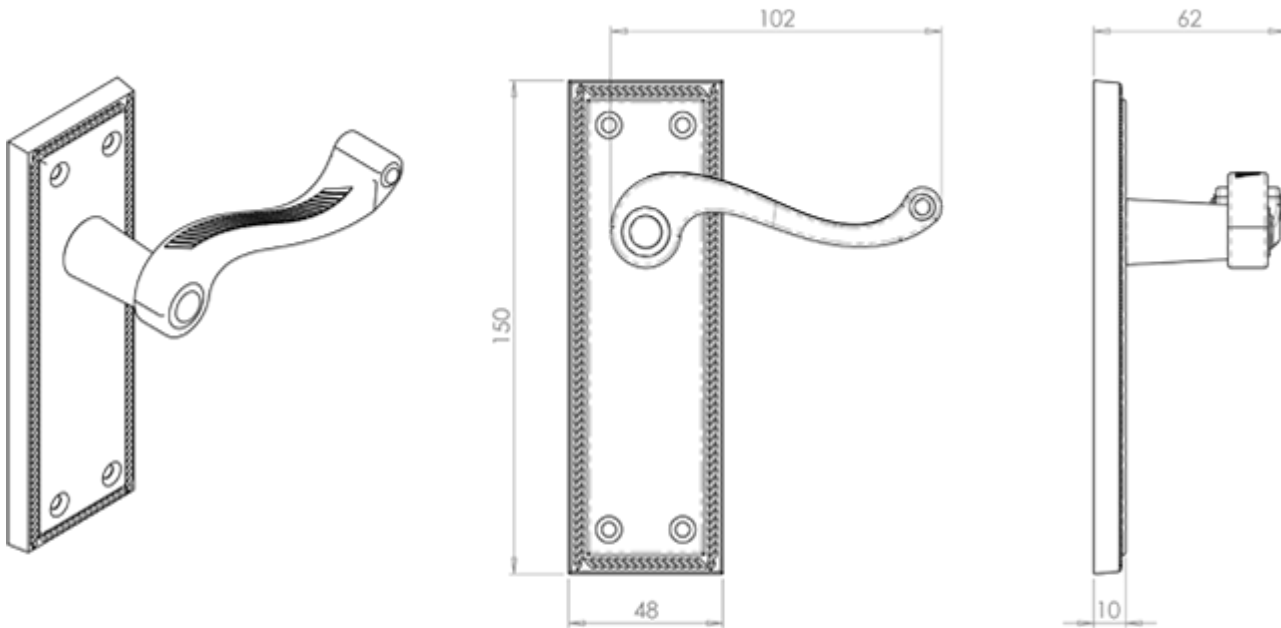

Technical Details