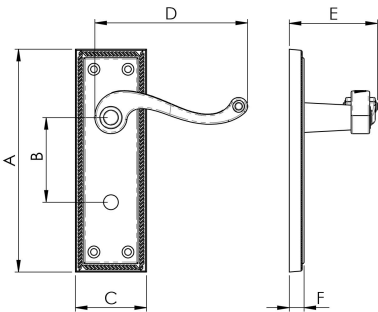

Georgian Lever on Backplate

FG1 Range

Rectangular backplate. A classic scroll lever set with the traditional Georgian rope design adorning the perimeter of the backplate and along the top of the lever. A graceful and elegant combination reminiscent of a bygone era. Comes with a 10 year mechanical guarantee and is Fire door rated.