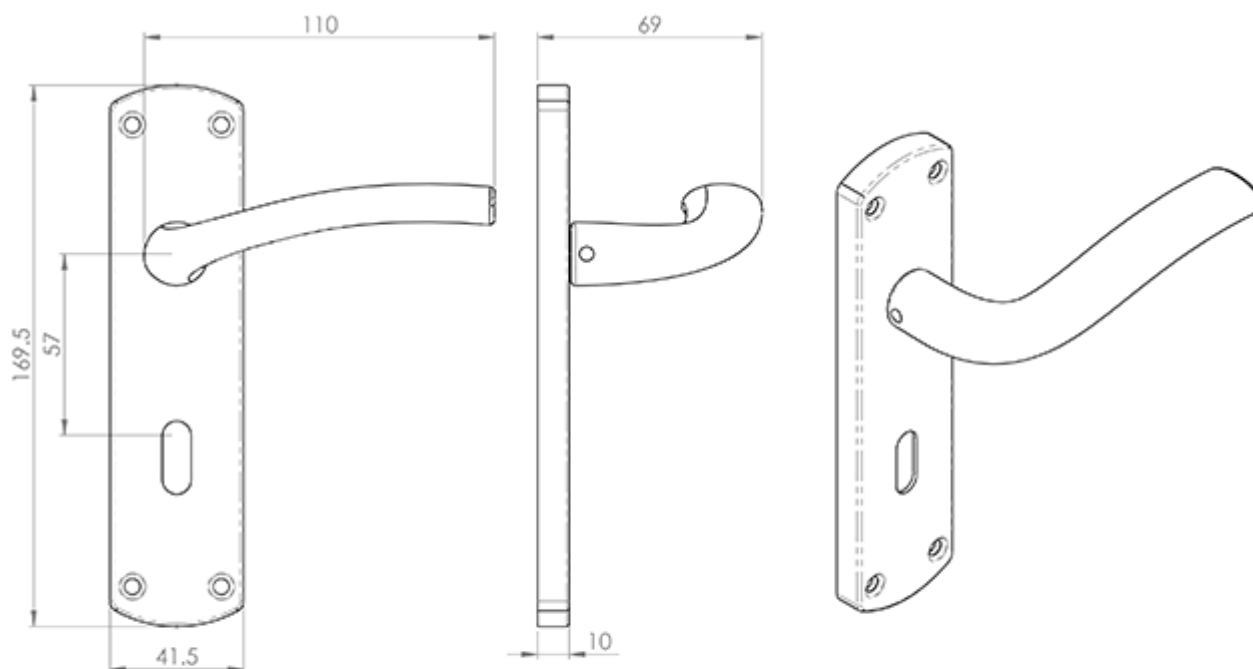

flat but slightly curved and the edges are rounded allowing for a firm grip. The Cuatro door handle will last for years even in busy commercial settings. Comes with a 10 year mechanical guarantee and is Fire door rated. Suitable for domestic and commercial use.

Technical Details

© CARLISLE BRASS

SZC041

This drawing is the property of Carlisle Brass Limited, all design rights reserved

Specification