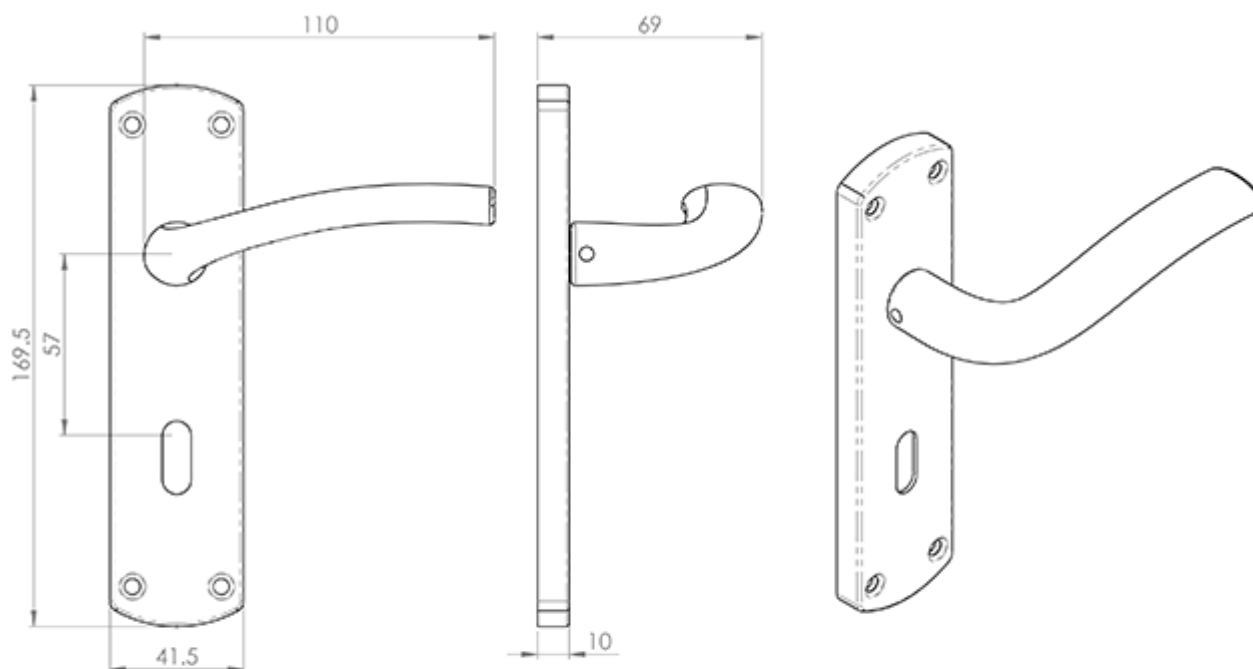

Serozzetta Cuatro Lever on Lock Backplate

Product Images

Description

Lever on lock backplate. A contemporary stylish handle on a shaped backplate emulating the smooth curved lines of the lever. The lever itself is almost

flat but slightly curved and the edges are rounded allowing for a firm grip. The Cuatro door handle will last for years even in busy commercial settings. Comes with a 10 year mechanical guarantee and is Fire door rated. Suitable for domestic and commercial use.

Technical Details

© CARLISLE BRASS

SZC041

This drawing is the property of Carlisle Brass Limited, all design rights reserved

Specification

Additional Information

SKU	SZC041SC
Brands	Serozzetta
Finishes	Satin Chrome
Options	Lock Profile
Sizes	170mm x 42mm Backplate
Technical	4,25,49
Line Drawings	SZC041.PDF
Unit of Sale	Pair