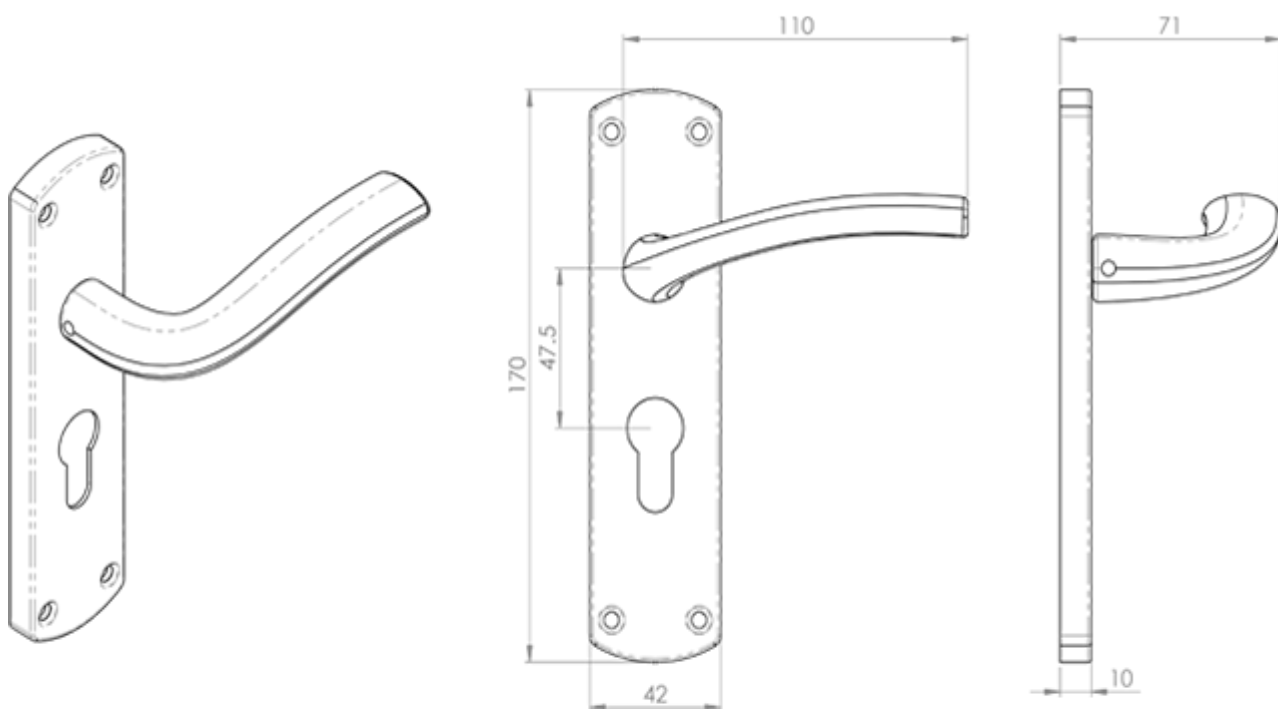

Serozzetta Cuatro Lever on Euro Lock Backplate

Product Images

Description

Lever on lock backplate. Euro profile 47.5mm c/c. A contemporary stylish handle on a shaped backplate emulating the smooth curved lines of the lever.

The lever itself is almost flat but slightly curved and the edges are rounded allowing for a firm grip. The Cuatro door handle will last for years even in busy commercial settings. Comes with a 10 year mechanical guarantee and is Fire door rated. Suitable for domestic and commercial use.

Technical Details

SZC041Y

This drawing is the property of Carlisle Brass Limited, all design rights reserved

Specification

Additional Information

SKU	SZC041YCP
Brands	Serozzetta
Finishes	Polished Chrome
Options	Euro Profile
Sizes	170mm x 42mm Backplate, 47.5mm Centres
Technical	4,25,49
Line Drawings	SZC041Y.PDF