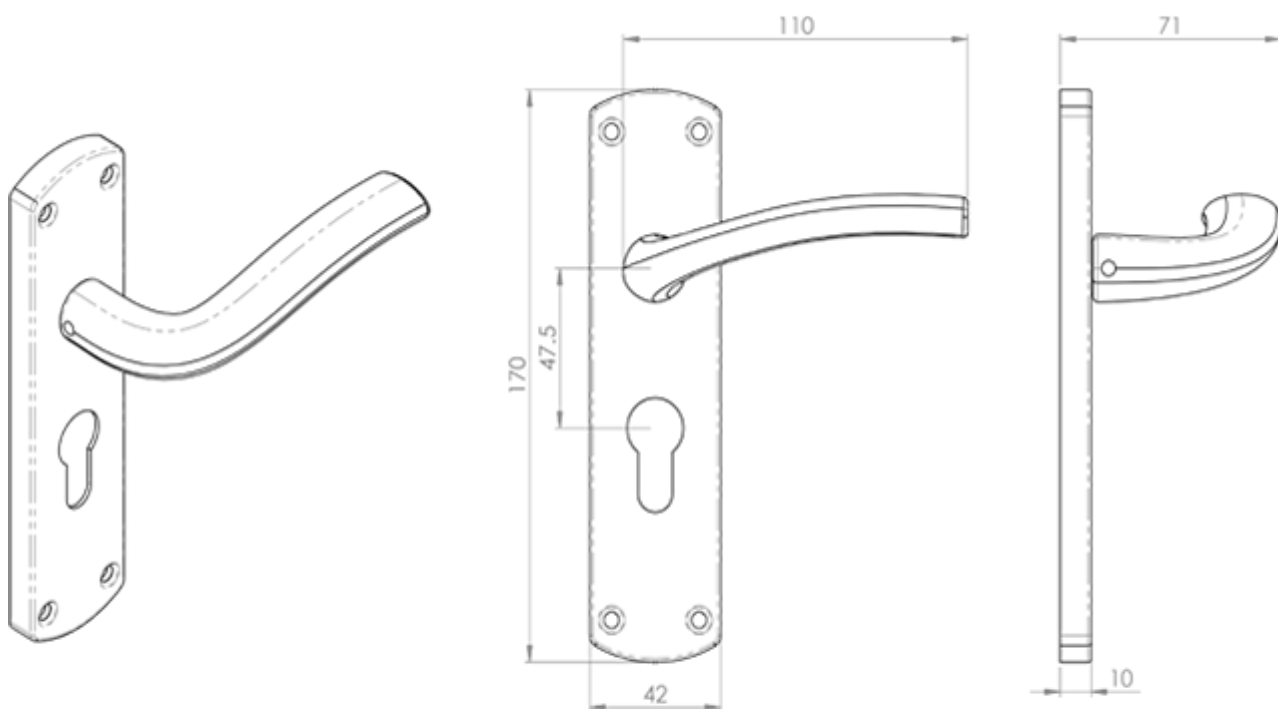

Serozzetta Cuatro Lever on Euro Lock Backplate

Product Images

Description

Lever on lock backplate. Euro profile 47.5mm c/c. A contemporary stylish handle on a shaped backplate emulating the smooth curved lines of the lever.

The lever itself is almost flat but slightly curved and the edges are rounded allowing for a firm grip. The Cuatro door handle will last for years even in busy commercial settings. Comes with a 10 year mechanical guarantee and is Fire door rated. Suitable for domestic and commercial use.

Technical Details

SZC041Y

This drawing is the property of Carlisle Brass Limited, all design rights reserved

Specification

Additional Information

SKU	SZC041YSC
Brands	Serozzetta
Finishes	Satin Chrome
Options	Euro Profile
Sizes	170mm x 42mm Backplate, 47.5mm Centres
Technical	4,25,49
Line Drawings	SZC041Y.PDF
Unit of Sale	Pair