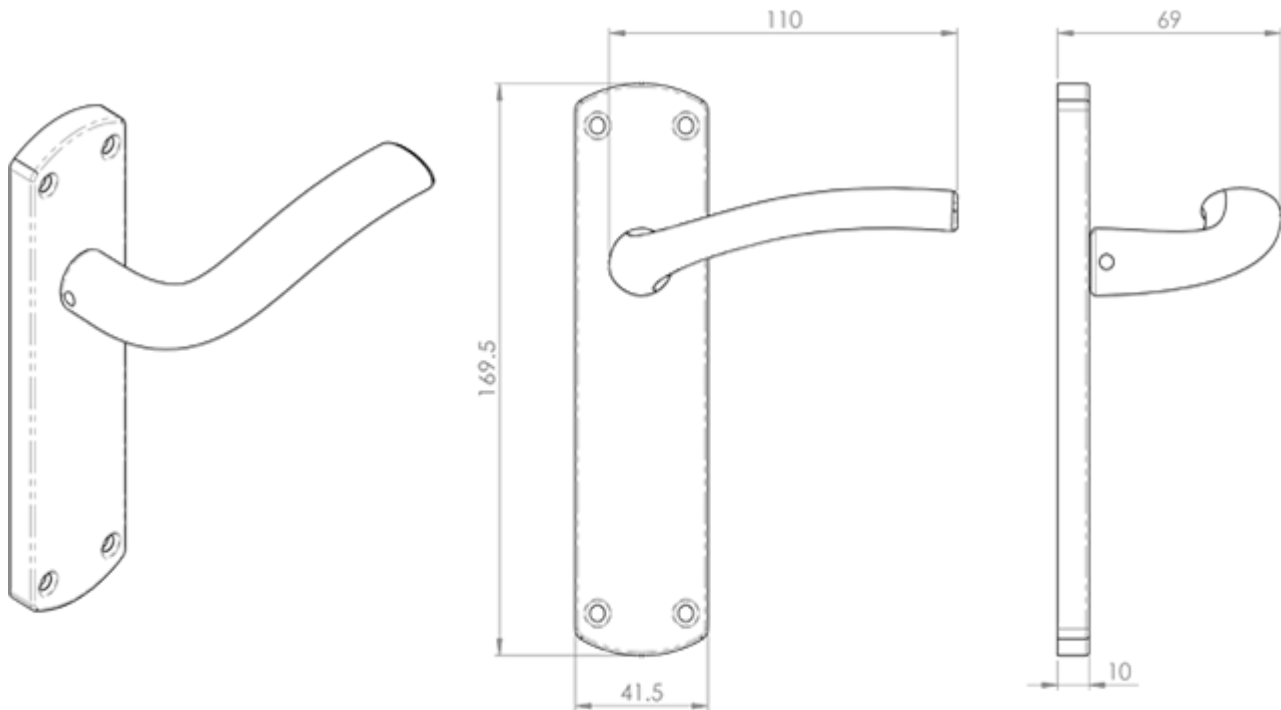

Serozzetta Cuatro Lever on Latch Backplate

Product Images

Description

Cuatro lever on latch backplate. A contemporary stylish handle on a shaped backplate emulating the smooth curved lines of the lever. The lever itself is

almost flat but slightly curved and the edges are rounded allowing for a firm grip. The Cuatro door handle will last for years even in busy commercial settings. Comes with a 10 year mechanical guarantee and is Fire door rated. Suitable for domestic and commercial use.

[Click here for care instructions](#)

Technical Details

SZC042

This drawing is the property of Carlisle Brass Limited, all design rights reserved

Specification

Additional Information

Short Description	Serozzetta Cuatro Lever on Latch Backplate
SKU	SZC042SC
Barcode	5050245142794
Brands	Serozzetta
Finishes	Satin Chrome
Options	Latch
Sizes	170mm x 42mm Backplate
Technical	4,25,49
Line Drawings	SZC042.PDF
Unit of Sale	Pair