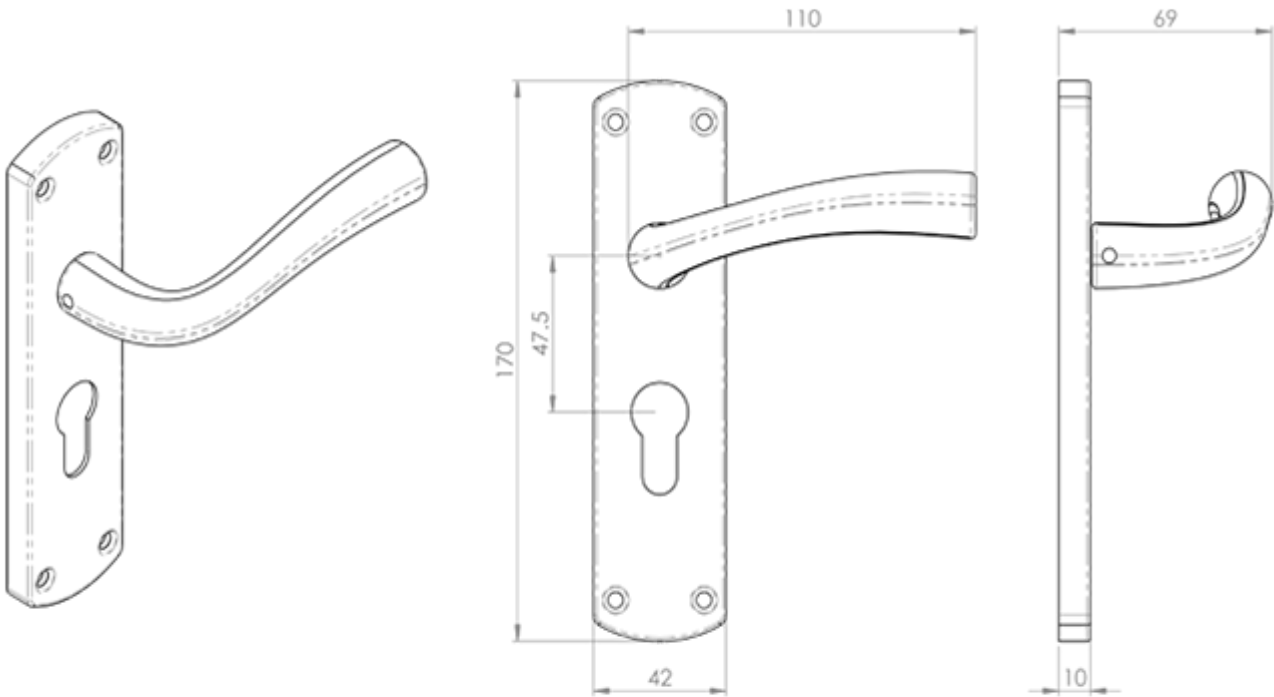

### Description

---

Lever on lock backplate. Euro profile 47.5mm c/c. This trendy lever curves and flows to a broader end offering a stylish design for the ultra modernistic

environment. An eye catching and funky design, the Cinco Door Handle is equally suited to both contemporary and traditional settings. Comes with a 10 year mechanical guarantee and is Fire door rated. Suitable for domestic and commercial use.

### Technical Details

---

SZC051Y

This drawing is the property of Carlsle Brass Limited, all design rights reserved

## Additional Information

---

SKU	SZC051YCP
Brands	Serozzetta
Finishes	Polished Chrome
Options	Euro Profile
Sizes	170mm x 42mm Backplate, 47.5mm Centres
Technical	4,25
Line Drawings	SZC051Y.PDF