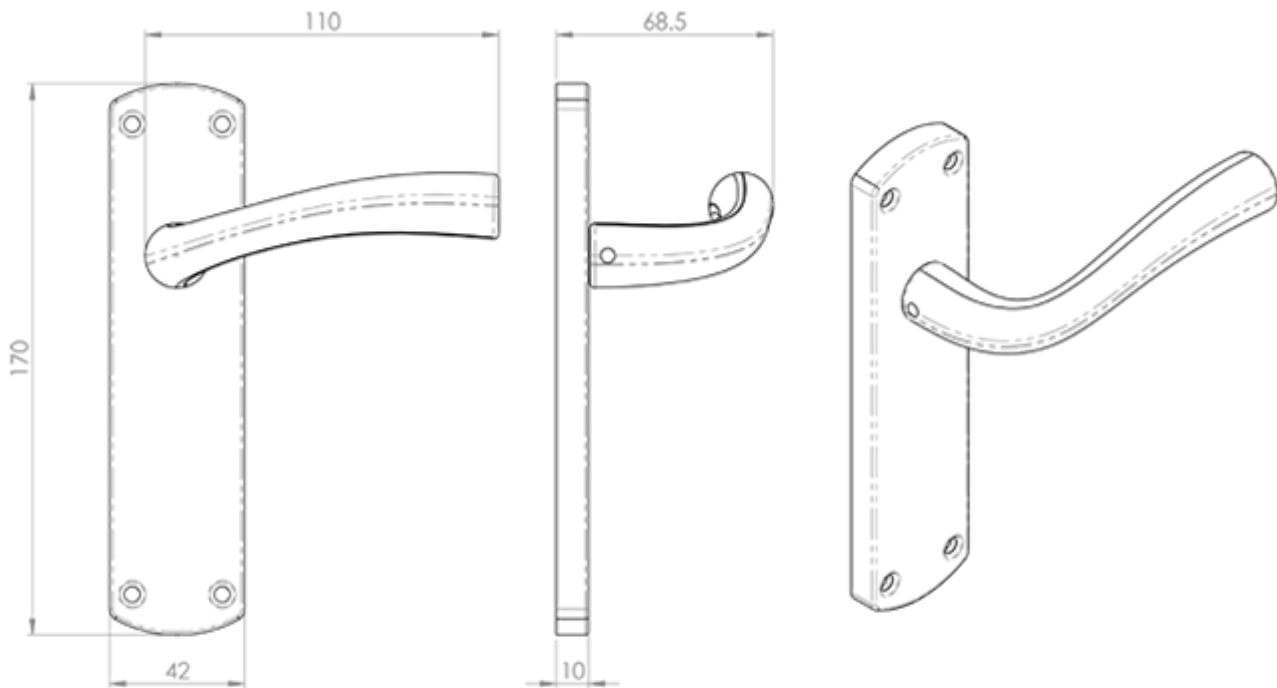

Serozzetta Cinco Lever on Latch Backplate

Product Images

Description

Lever on latch backplate. This trendy lever curves and flows to a broader end offering a stylish design for the ultra modernistic environment. An eye

catching and funky design, the Cinco Door Handle is equally suited to both contemporary and traditional settings. Comes with a 10 year mechanical guarantee and is Fire door rated. Suitable for domestic and commercial use.

Technical Details

SZC052

This drawing is the property of Carlisle Brass Limited, all design rights reserved

Specification

Additional Information

SKU	SZC052CP
Brands	Serozzetta
Finishes	Polished Chrome
Options	Latch
Sizes	170mm x 42mm Backplate
Technical	4,25
Line Drawings	SZC052.PDF