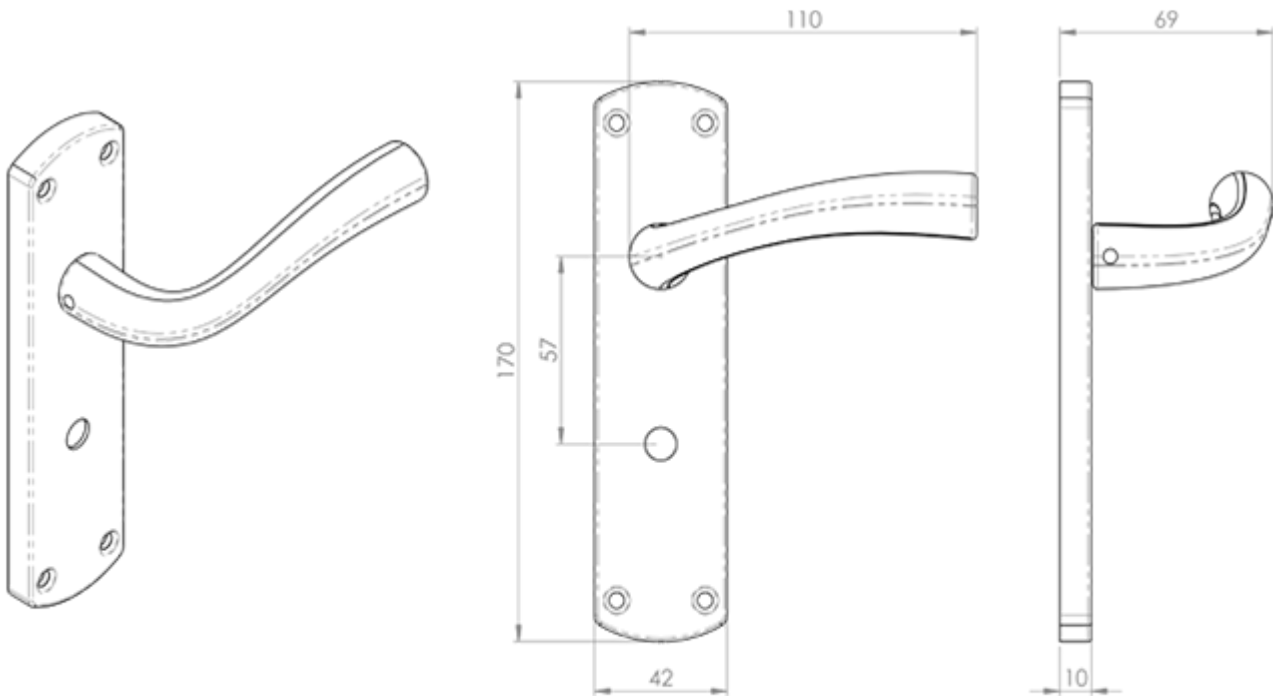

Serozzetta Cinco Lever on WC Backplate

Product Images

Description

Lever on bathroom backplate. This trendy lever curves and flows to a broader end offering a stylish design for the ultra modernistic environment. An eye

catching and funky design, the Cinco Door Handle is equally suited to both contemporary and traditional settings. Comes with a 10 year mechanical guarantee and is Fire door rated. Suitable for domestic and commercial use.

[Click here for care instructions](#)

Technical Details

SZC053

This drawing is the property of Carlisle Brass Limited, all design rights reserved

Specification

Additional Information

Short Description	Cinco Lever on WC Backplate
SKU	SZC053SC
Barcode	5050245142954
Brands	Serozzetta
Finishes	Satin Chrome
Options	Bathroom
Sizes	170mm x 42mm Backplate
Technical	4,25
Line Drawings	SZC053.PDF
Unit of Sale	Pair