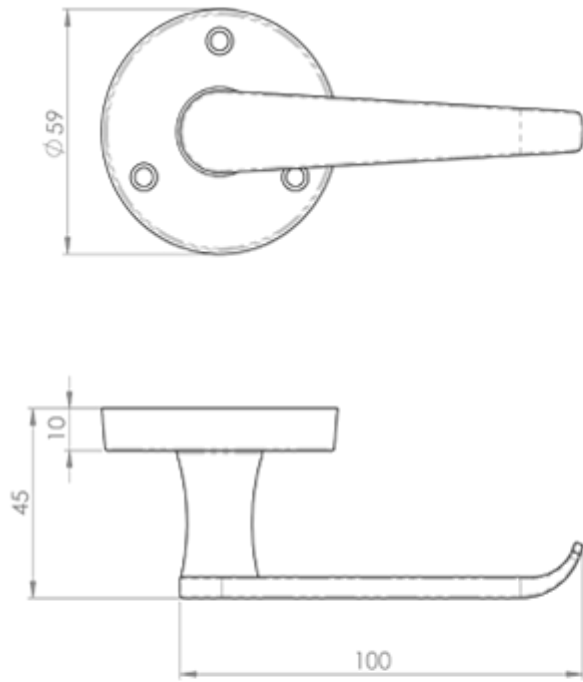

Victorian Lever on Round Rose

Product Images

Description

A traditional Victorian styled handle on round rose. A straight shaped lever which curves round at the end allowing for a comfortable and safe grip. A high quality de-luxe handle with three point fixing for secure and easy installation. Comes with a 10 year mechanical guarantee and is Fire door rated. Suitable for domestic and commercial use.

Technical Details

 CARLISLE BRASS

M32

This drawing is the property of Carlisle Brass Limited, all design rights reserved

Specification

Additional Information

SKU	M32-CP
Brands	Carlisle Brass
Finishes	Polished Chrome
Sizes	58mm Dia. Rose
Features	Face Fix
Technical	4,25
Line Drawings	M32.PDF