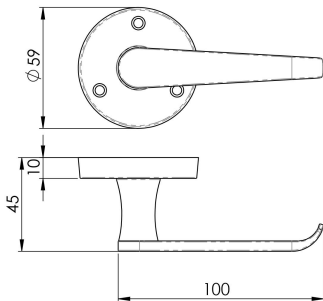

## Victorian Lever on Round Rose

### M32 Range

A traditional Victorian styled handle on round rose. A straight shaped lever which curves round at the end allowing for a comfortable and safe grip. A high quality deluxe handle with three point fixing for secure and easy installation. Comes with a 10 year mechanical guarantee and is Fire door rated.