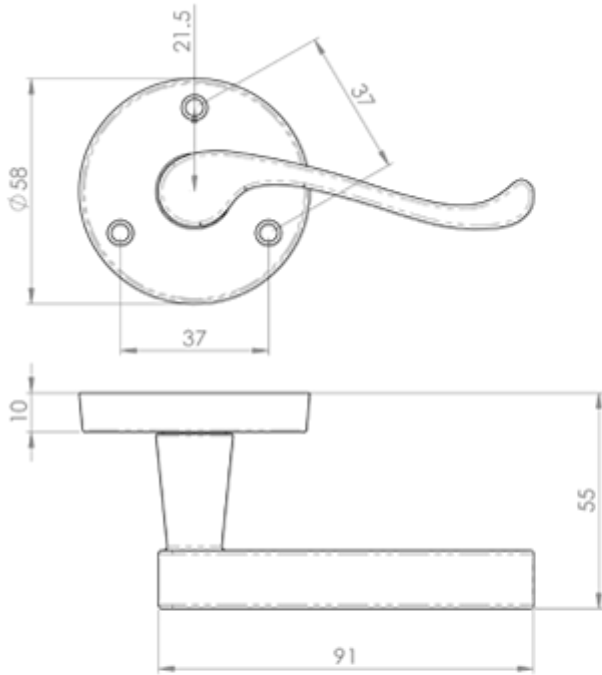

Victorian Scroll Lever on Round Rose

Product Images

Description

A traditional Victorian styled scroll lever handle on a round rose. The upturned handle offers a comfortable grip and solid feel as well as long lasting use.

Technical Details

© CARLISLE BRASS

DL56

This drawing is the property of Carlisle Brass Limited, all design rights reserved

Specification

Additional Information

Short Description	Scroll Lever on Rose
SKU	DL56
Barcode	5050245117020
Brands	Carlisle Brass
Finishes	Polished Brass
Sizes	58mm Dia. Rose
Features	Face Fix
Technical	4,25,49
Line Drawings	DL56.PDF
Unit of Sale	Pair