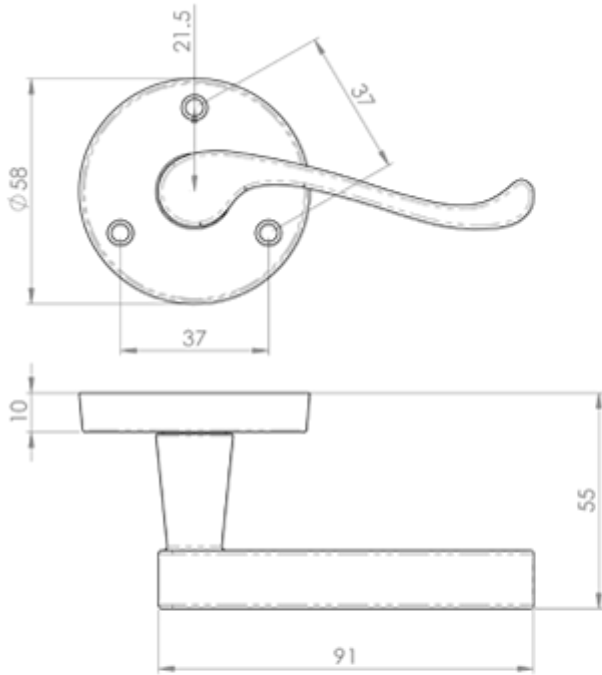

## Victorian Scroll Lever on Round Rose

### Description

---

A traditional Victorian styled scroll lever handle on a round rose. The upturned handle offers a comfortable grip and solid feel as well as long lasting use.

A plain and simple minimalist style suitable for home or office. The three point fixing provides secure and easy installation. Comes with a 10 year mechanical guarantee and is Fire door rated. Suitable for domestic and commercial use.

### Technical Details

---

© CARLISLE BRASS

**DL56**

This drawing is the property of Carlisle Brass Limited, all design rights reserved

## Additional Information

---

SKU	DL56SC
Brands	Carlisle Brass
Finishes	Satin Chrome
Sizes	58mm Dia. Rose
Features	Face Fix
Technical	4,25,49
Line Drawings	DL56.PDF
Unit of Sale	Pair