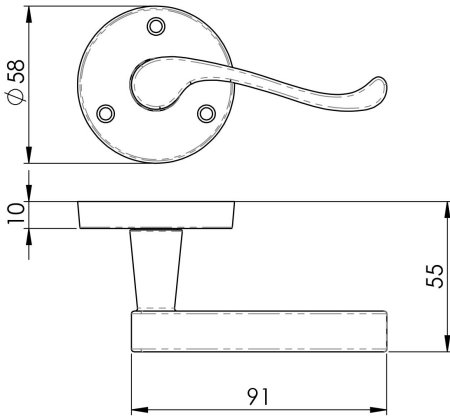

## Victorian Scroll Lever on Round Rose

### DL56 Range

A traditional Victorian styled scroll lever handle on a round rose. The upturned handle offers a comfortable grip and solid feel as well as long lasting use. A plain and simple minimalist style suitable for home or office. The three point fixing provides secure and easy installation.