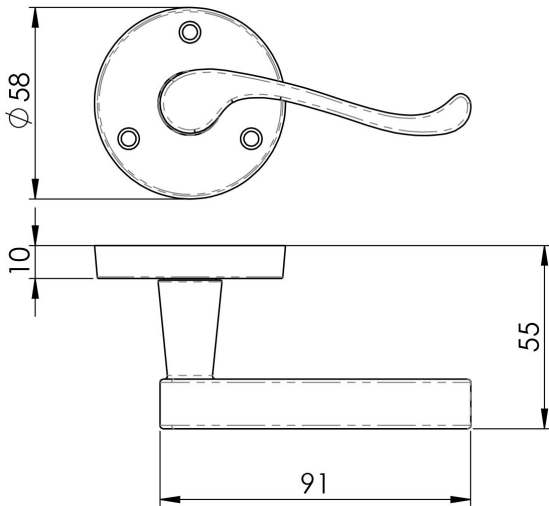

Victorian Scroll Lever on Round Rose

DL56 Range

A traditional Victorian styled scroll lever handle on a round rose. The upturned handle offers a comfortable grip and solid feel as well as long lasting use. A plain and simple minimalist style suitable for home or office. The three point fixing provides secure and easy installation.