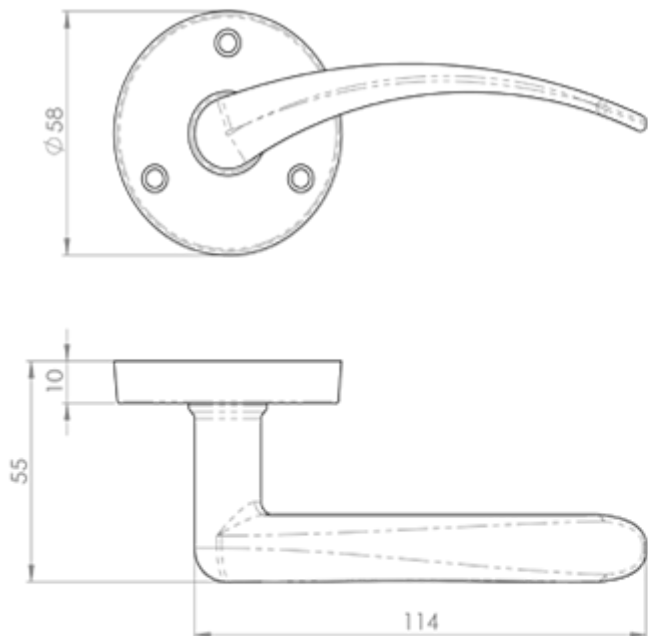

Victorian Wing Lever on Round Rose

Product Images

Description

An elegant slim curved lever on a round rose. The arched lever handle features a sleek curve, thinning out towards the end for a comfortable and

ergonomic grip. The three point fixing provides secure and easy installation. A contemporary door handle that features a sophisticated and chic design. Comes with a 10 year mechanical guarantee and is Fire door rated. Suitable for domestic and commercial use.

[Click here for care instructions](#)

Technical Details

 CARLISLE BRASS

DL66

This drawing is the property of Carlisle Brass Limited, all design rights reserved

Specification

Additional Information

Short Description	Wing Lever on Rose
SKU	DL66CP
Barcode	5050245117266
Brands	Carlisle Brass
Finishes	Polished Chrome
Sizes	56mm Dia. Rose
Features	Face Fix
Technical	4,25,49
Line Drawings	DL66.PDF
Unit of Sale	Pair