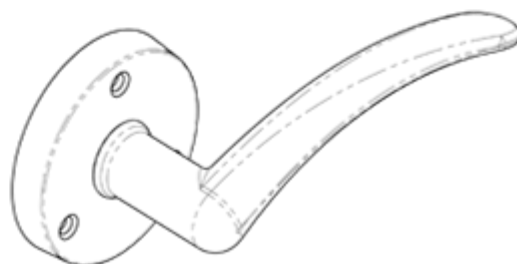

Victorian Wing Lever on Round Rose

Product Images

Description

An elegant slim curved lever on a round rose. The arched lever handle features a sleek curve, thinning out towards the end for a comfortable and

ergonomic grip. The three point fixing provides secure and easy installation. A contemporary door handle that features a sophisticated and chic design. Comes with a 10 year mechanical guarantee and is Fire door rated. Suitable for domestic and commercial use.

[Click here for care instructions](#)

Technical Details

 CARLISLE BRASS

DL66

This drawing is the property of Carlisle Brass Limited, all design rights reserved

Specification

Additional Information

Short Description	Wing Lever on Rose
SKU	DL66CP
Barcode	5050245117266
Brands	Carlisle Brass
Finishes	Polished Chrome
Sizes	56mm Dia. Rose
Features	Face Fix
Technical	4,25,49
Line Drawings	DL66.PDF
Unit of Sale	Pair