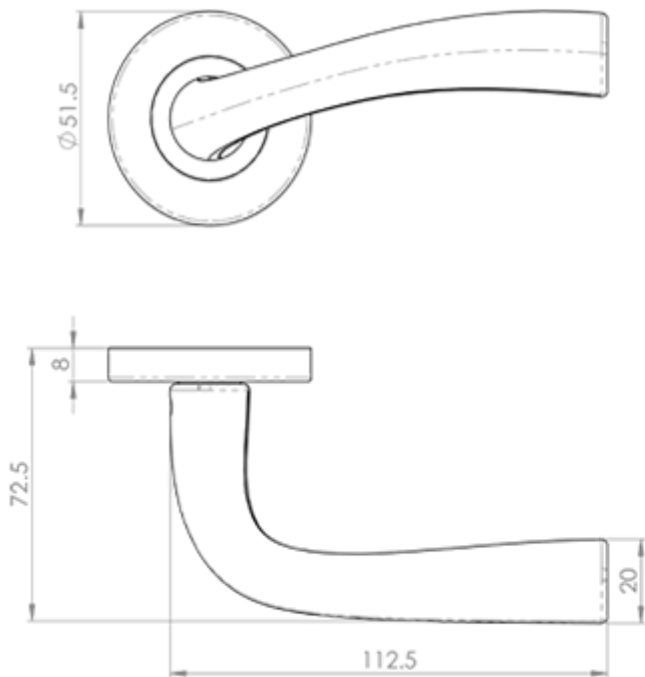

Serozzetta Cinco Lever on Round Rose

Product Images

Description

Lever on a concealed fix press on round rose. This trendy lever curves and flows to a broader end offering a stylish design for the ultra modernistic

environment. Comes with a 10 year mechanical guarantee and is Fire door rated. Suitable for domestic and commercial use.

Technical Details

SEROZZETTA
SOLIDLY MADE

SZC050

This drawing is the property of Carlisle Brass Limited, all design rights reserved

Specification

Additional Information

SKU	SZC050-CP
Brands	Serozzetta
Finishes	Polished Chrome
Sizes	51mm Dia. Rose
Features	Screw on Rose
Technical	4,25,49
Line Drawings	SZC050.PDF