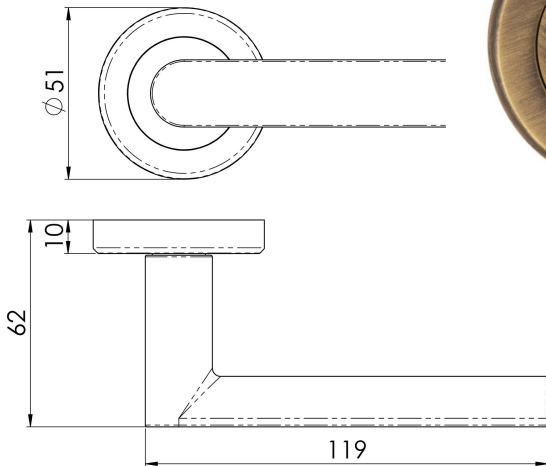

## Serozzetta Edge Lever on Round Rose

SZM210

Lever on a concealed fix 2 part screw on round rose. The flat and rectangular design of the lever allows for ergonomic use and is easy to grip. A heavy robust no nonsense lever design for a busy environment. The chamfered edge concealed fix rose reflects the attention to detail in this range.