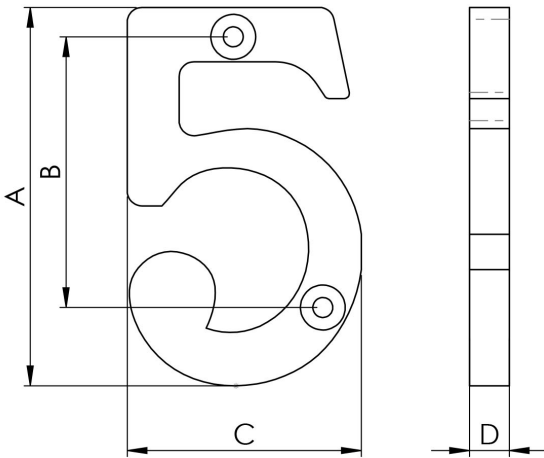

## Numerals (Face Fix)

LF5549

Black antique iron face fix numerals. Two anchor points for secure fixing. Available in numbers from 0 - 9 it is the ideal cottage front door number. The sweeping, round-ended typeface provides clarity at a distance.