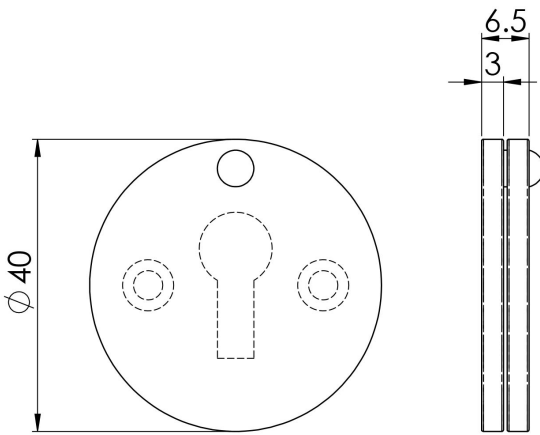

Covered Escutcheon

LF5546

Black Antique covered round escutcheon. Standard keyhole profile. The round sliding cover swivels at the top revealing the keyhole beneath. Comes with a 10 year mechanical guarantee.