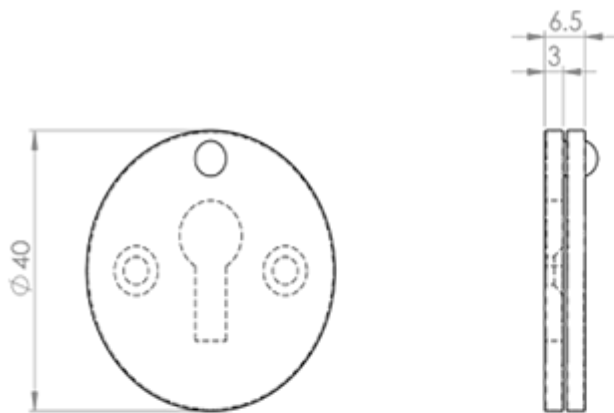

Covered Escutcheon

Product Images

Description

Black Antique covered round escutcheon. Standard keyhole profile. The round sliding cover swivels at the top revealing the keyhole beneath. Comes with

a 10 year mechanical guarantee. Ludlow Black Antique is a traditional range of furniture with a powder coated Black finish.

[Click here for care instructions](#)

Technical Details

LF5546

This drawing is the property of Carlisle Brass Limited, all design rights reserved

Specification

Additional Information

Short Description	Black Antique Escutcheon
SKU	LF5546
Brands	Carlisle Brass
Finishes	Black Antique
Options	Covered
Sizes	40mm Dia.
Technical	4
Line Drawings	LF5546.pdf
Unit of Sale	Each