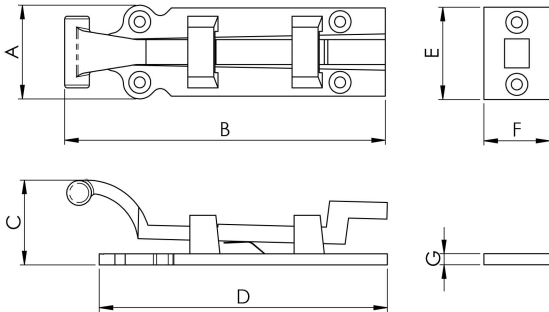

## Cranked Door Bolt

LF5563

Black Antique cranked (necked) barrel bolt for general security requirements. Comes with staple and plate for various fixings options. Available in three sizes. Comes with a 10 year mechanical guarantee.