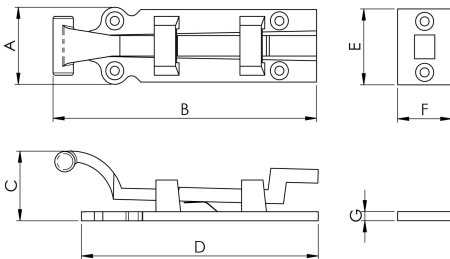

## Cranked Door Bolt

LF5563

Black Antique cranked (necked) barrel bolt for general security requirements. Comes with staple and plate for various fixings options. Available in three sizes. Comes with a 10 year mechanical guarantee.