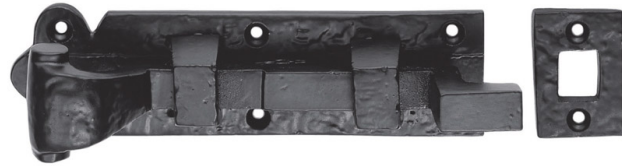

## Cranked Door Bolt

LF5563

Black Antique cranked (necked) barrel bolt for general security requirements. Comes with staple and plate for various fixings options. Available in three sizes. Comes with a 10 year mechanical guarantee.