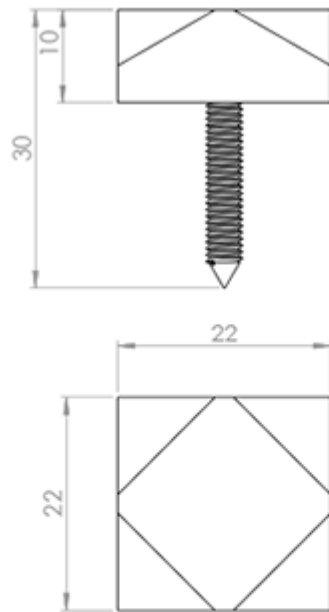

is a traditional range of furniture with a powder coated Black finish.

[Click here for care instructions](#)

Technical Details

CARLISLE BRASS

LF55103

This drawing is the property of Carlisle Brass Limited, all design rights reserved

Specification