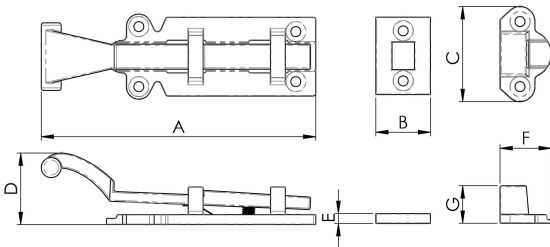

Straight Door Bolt

LF5530

Black Antique straight barrel bolt for general security requirements. Comes with staple and plate for various fixings options. Available in different sizes. Comes with a 10 year mechanical guarantee.