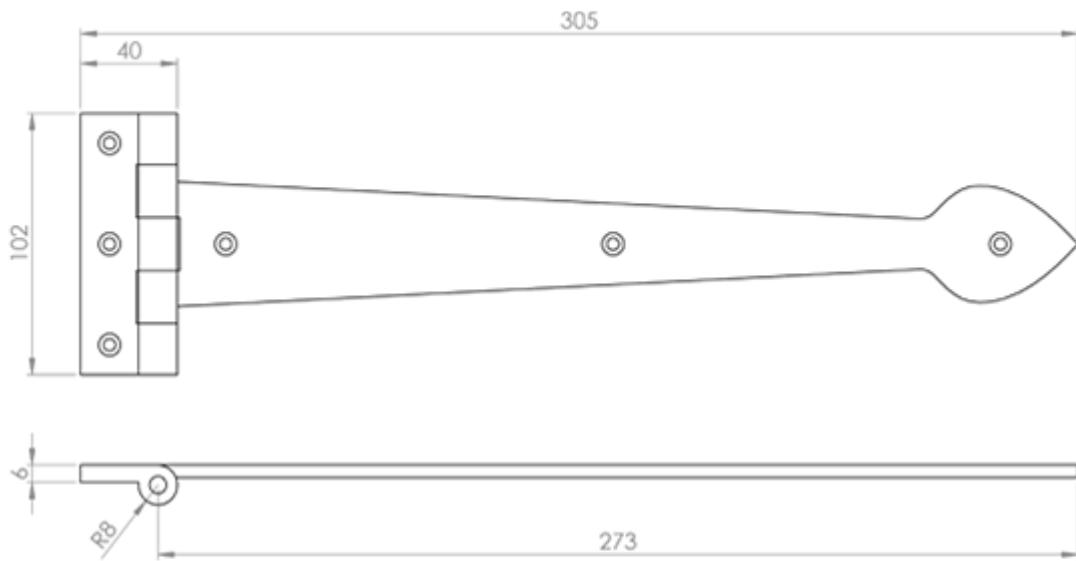

internal doors and cupboards. Heavier doors should consider using three hinges per door. Comes with a 10 year mechanical guarantee. Suitable for domestic use. Available in 3 sizes. Ludlow Black Antique is a traditional range of furniture with a powder coated Black finish.

Technical Details

CARLISLE BRASS

LF5515

This drawing is the property of Carlisle Brass Limited, all design rights reserved