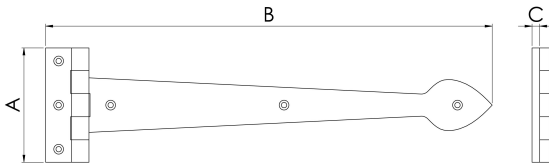

# Tee Hinge

LF5515 Range

Black Antique ornate tee hinge, the arm narrows slightly towards the tear drop shaped end. These robust hinges are available in three sizes. Ideal for internal doors and cupboards. Heavier doors should consider using three hinges per door.