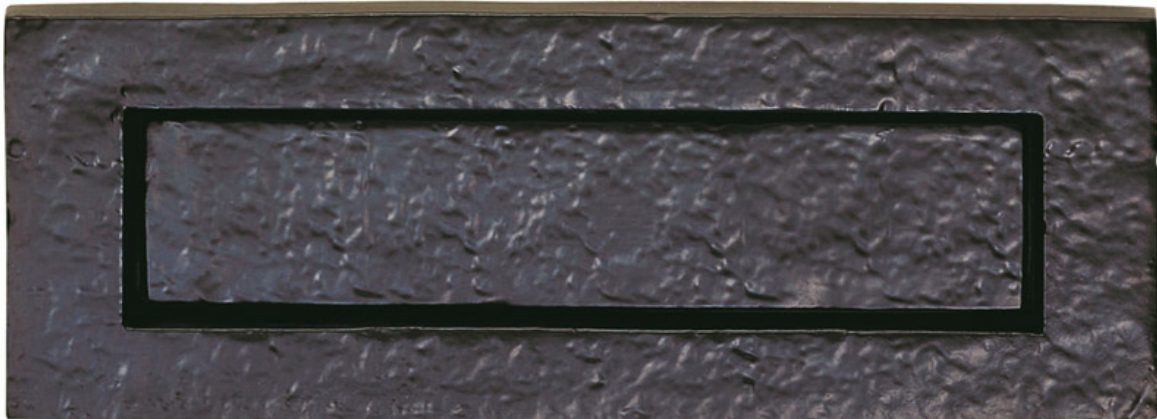

Traditional Letter Plate

Product Images

Description

Black Antique traditional letterplate. Inward opening sprung letter plate. Comes with a 10 year mechanical guarantee. Suitable for domestic use. Ludlow Black Antique is a traditional range of furniture with a powder coated Black finish.

Technical Details

LF5524

This drawing is the property of Carlisle Brass Limited, all design rights reserved

Specification

Additional Information

SKU	LF5524
Brands	Ludlow Foundries
Finishes	Black Antique
Sizes	268mm x 91mm
Technical	4
Line Drawings	LF5524.PDF