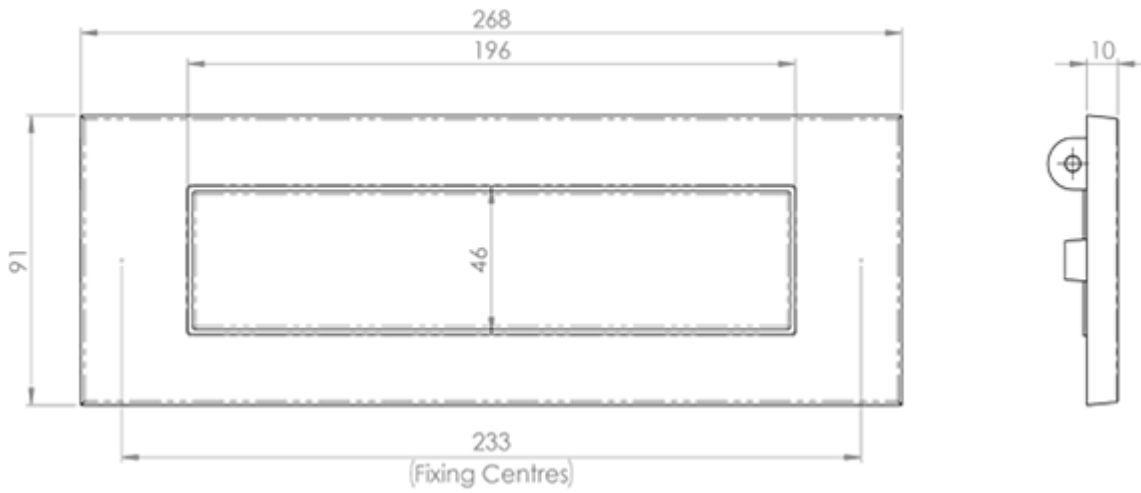

Traditional Letter Plate

Product Images

Description

Black Antique traditional letterplate. Inward opening sprung letter plate. Comes with a 10 year mechanical guarantee. Suitable for domestic use. Ludlow Black Antique is a traditional range of furniture with a powder coated Black finish.

Technical Details

LF5524

This drawing is the property of Carlisle Brass Limited, all design rights reserved

Specification

Additional Information

SKU	LF5524
Brands	Ludlow Foundries
Finishes	Black Antique
Sizes	268mm x 91mm
Technical	4
Line Drawings	LF5524.PDF