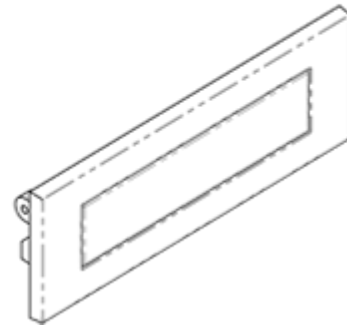

Traditional Letter Plate

Product Images

Description

Black Antique traditional letterplate. Inward opening sprung letter plate. Comes with a 10 year mechanical guarantee. Suitable for domestic use. Ludlow Black Antique is a traditional range of furniture with a powder coated Black finish.

Technical Details

LF5524

This drawing is the property of Carlisle Brass Limited, all design rights reserved

Specification

Additional Information

SKU	LF5524
Brands	Ludlow Foundries
Finishes	Black Antique
Sizes	268mm x 91mm
Technical	4
Line Drawings	LF5524.PDF