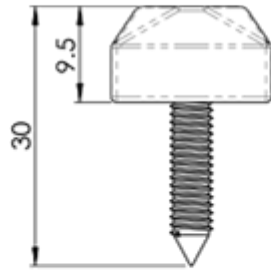

Door Stud, Small

Product Images

Description

Black Antique square, raised pinnacle door stud. Add as many as required to your front door. Larger version available. (LF55103) Ludlow Black Antique is a traditional range of furniture with a powder coated Black finish.

Technical Details

LF55102

This drawing is the property of Carlisle Brass Limited, all design rights reserved

Specification

Additional Information

SKU	LF55102
Brands	Ludlow Foundries
Finishes	Black Antique
Sizes	15mm Square
Technical	4
Line Drawings	LF55102.pdf