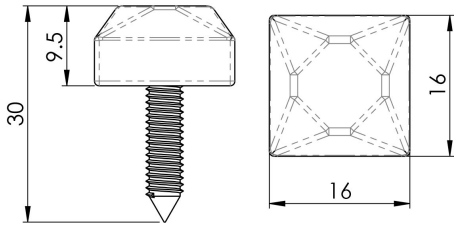

Door Stud, Small

LF55102

Black Antique square, raised pinnacle door stud. Add as many as required to your front door. Larger version available. (LF55103) Ludlow Black Antique is a traditional range of furniture with a powder coated Black finish.