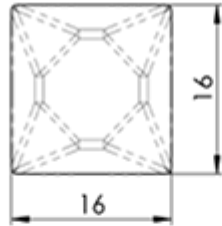

Door Stud, Small

Product Images

Description

Black Antique square, raised pinnacle door stud. Add as many as required to your front door. Larger version available. (LF55103) Ludlow Black Antique is a traditional range of furniture with a powder coated Black finish.

Technical Details

LF55102

This drawing is the property of Carlisle Brass Limited, all design rights reserved

Specification

Additional Information

SKU	LF55102
Brands	Ludlow Foundries
Finishes	Black Antique
Sizes	15mm Square
Technical	4
Line Drawings	LF55102.pdf