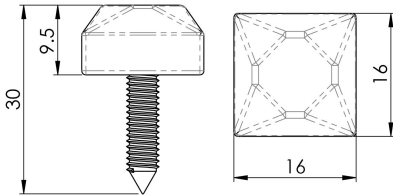

## Door Stud, Small

LF55102

Black Antique square, raised pinnacle door stud. Add as many as required to your front door. Larger version available. (LF55103) Ludlow Black Antique is a traditional range of furniture with a powder coated Black finish.