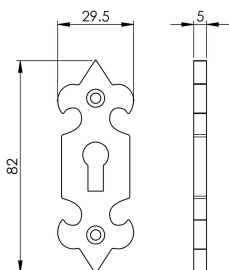

Fleur de lys' Escutcheon

LF5532

Black Antique standard keyhole escutcheon with fleur-de-lys pattern. Ludlow Black Antique is a traditional range of furniture with a powder coated Black finish.[carlislebrass.com](http://www.carlislebrass.com).