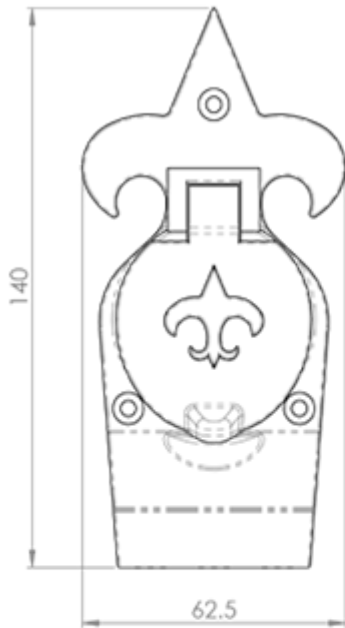

### Product Images

---

### Description

---

Black Antique rim cylinder latch pull with a fleur-de-lys pattern at the top and on the key access cover shield. Fitting around a Yale type cylinder used on a

nightlatch, it is used to pull the door closed from the outside. The lower part of the pull projects forward providing ample finger purchase. The cover shield is hinged at the top and when lifted reveals the lock (supplied separately). Comes with a 10 year mechanical guarantee. Suitable for domestic use. Ludlow Black Antique is a traditional range of furniture with a powder coated Black finish.

### Technical Details

---

**LF5543**

This drawing is the property of Carlisle Brass Limited, all design rights reserved

## Additional Information

---

SKU	LF5543
Brands	Ludlow Foundries
Finishes	Black Antique
Options	Boxed
Sizes	144mm x 63mm
Technical	4
Line Drawings	LF5543.pdf