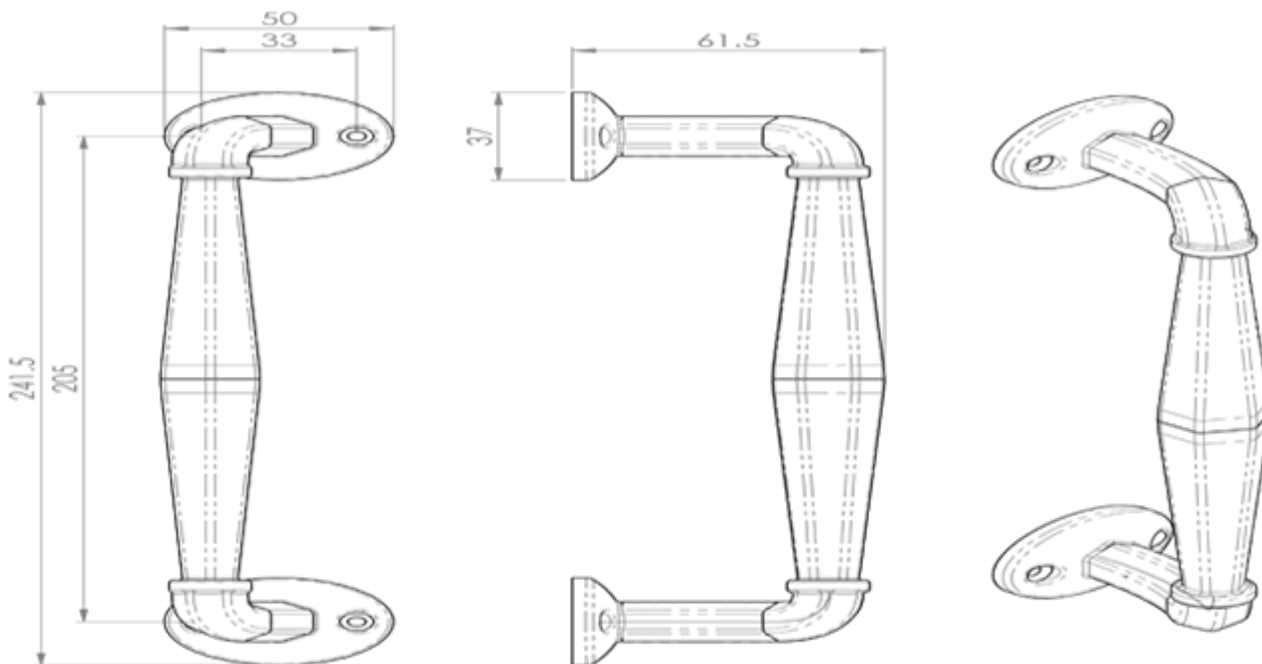

Offset Pull Handle on Rose

Product Images

Description

Black Antique offset pull handle on oval shaped roses. The handle has a broad middle narrowing towards the ends. Comes with a 10 year mechanical

guarantee. Ludlow Black Antique is a traditional range of furniture with a powder coated Black finish.

Technical Details

LF5266

This drawing is the property of Carlisle Brass Limited, all design rights reserved

Specification

Additional Information

SKU	LF5266
Brands	Ludlow Foundries
Finishes	Black Antique
Sizes	242mm
Technical	4
Line Drawings	LF5266.PDF