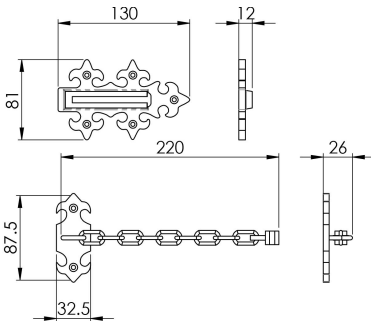

Door Chain

LF5536

Black Antique fleur-de-lys pattern door chain. The conventional first step for retro additional door security. This sturdy chain is the perfect solution giving reassurance and peace of mind. Comes with a 10 year mechanical guarantee.