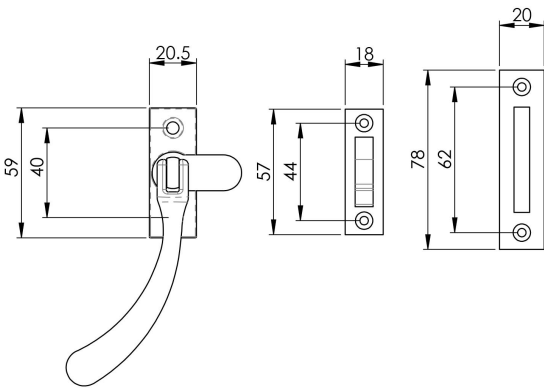

Bulb End Casement Fastener

LF5545

Black Antique casement fastener with a bulb end, for use on timber casement windows. Popular in traditional interiors, country homes and cottages. Matching casement stays available (LF5544) Comes with a 10 year mechanical guarantee.