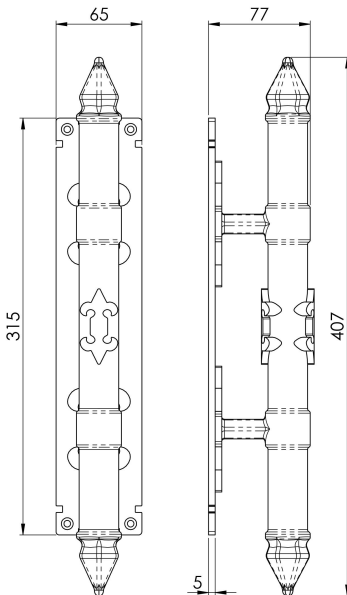

Armorial Pull Handle on Backplate

LF5103

Black Antique traditional style pull handle on backplate which will make a bold and striking addition to any entrance door. The straight armorial handle with pike finials sits on a gothic backplate in which the castle rampant design encompasses the fixing points. This sturdy handle will withstand the rigours of a busy environment such as pubs. Comes with a 10 year mechanical guarantee.