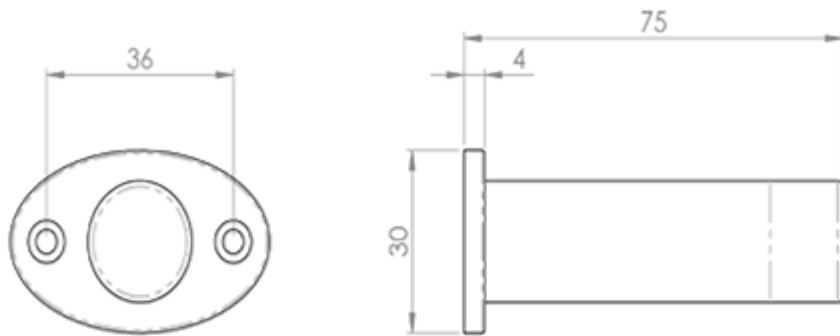

Projection Door Stop

Product Images

Description

Black Antique cylinder style door stop with buffer. Oval shape backplate with 2 fixing holes. Comes with a 10 year mechanical guarantee. Ludlow Black

Antique is a traditional range of furniture with a powder coated Black finish.

Technical Details

LF5130

This drawing is the property of Carlisle Brass Limited, all design rights reserved

Specification

Additional Information

SKU	LF5130
Brands	Ludlow Foundries
Finishes	Black Antique
Sizes	73mm Length
Technical	4
Line Drawings	LF5130.PDF
Unit of Sale	Each