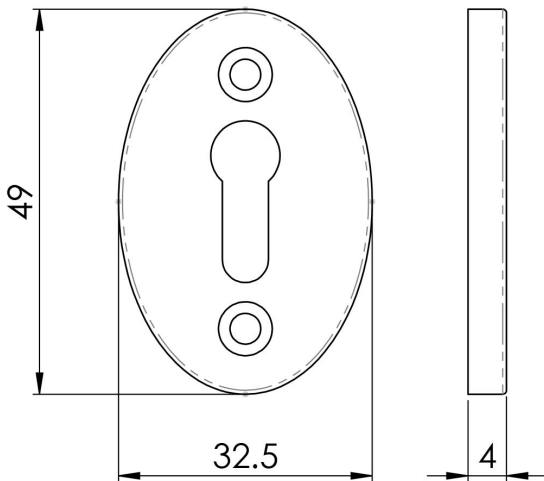

Oval Shape Escutcheon

LF5539U

Black Antique oval shaped escutcheon, standard profile .
Ludlow Black Antique is a traditional range of furniture
with a powder coated Black finish.[carlislebrass.com](http://www.carlislebrass.com).