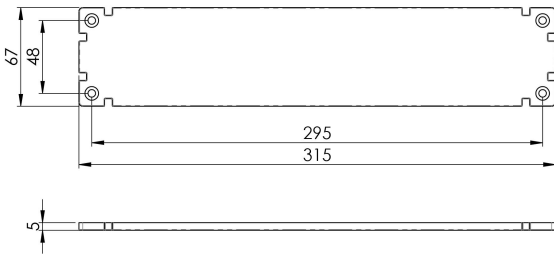

Finger Plate

LF55101

Black Antique traditional style fingerplate which will make a bold and striking addition to any entrance door. The castle rampant design encompasses the fixing points. This sturdy fingerplate will withstand the rigours of a busy environment such as pubs. Comes with a 10 year mechanical guarantee.