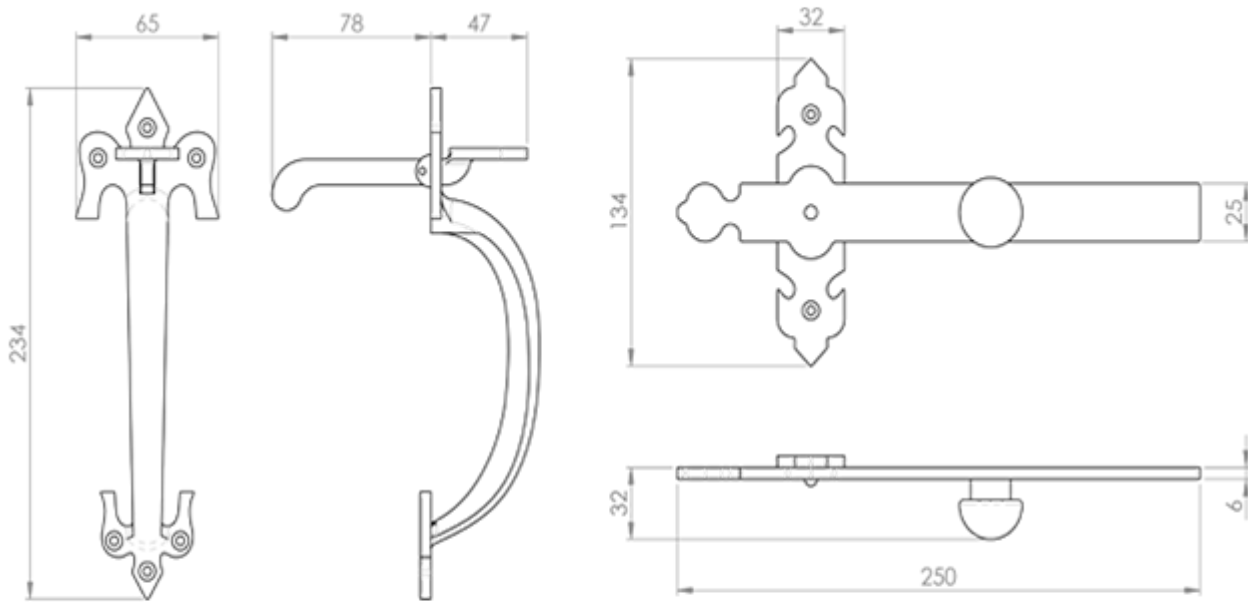

Suffolk Latch

Product Images

Description

Black Antique traditional stylish thumb gate latch. When the thumb latch is depressed this raises the latch bar on the other side of the gate from its keep allowing the gate to open. Comes with a 10 year mechanical guarantee. Ludlow Black Antique is a traditional range of furniture with a powder coated Black finish.

Technical Details

 CARLISLE BRASS

LF5548

This drawing is the property of Carlisle Brass Limited, all design rights reserved

Specification

Additional Information

SKU	LF5548
Brands	Ludlow Foundries
Finishes	Black Antique
Sizes	200mm
Technical	4
Line Drawings	LF5548.PDF
Unit of Sale	Each