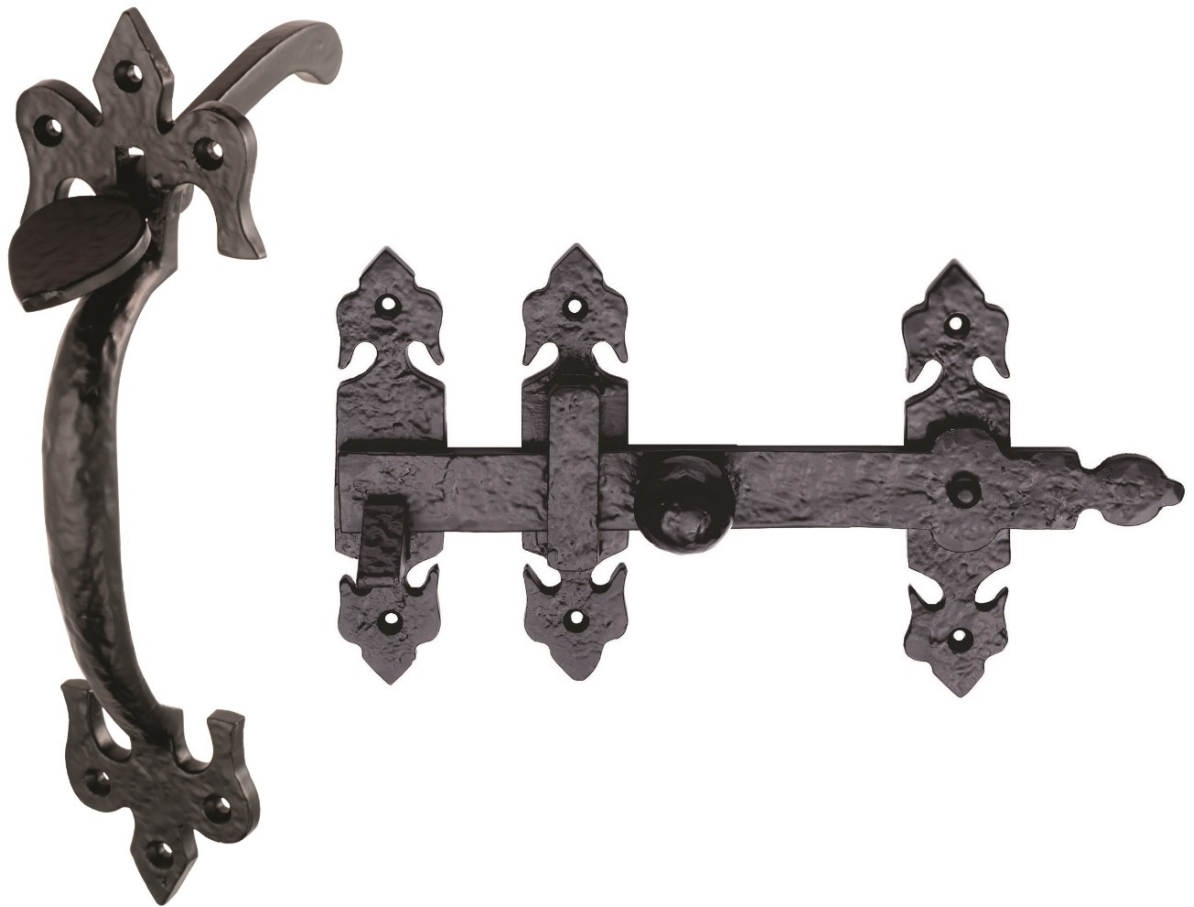

Suffolk Latch

Product Images

Description

Black Antique traditional stylish thumb gate latch. When the thumb latch is depressed this raises the latch bar on the other side of the gate from its keep allowing the gate to open. Comes with a 10 year mechanical guarantee. Ludlow Black Antique is a traditional range of furniture with a powder coated Black finish.

Technical Details

 CARLISLE BRASS

LF5548

This drawing is the property of Carlisle Brass Limited, all design rights reserved

Specification

Additional Information

SKU	LF5548
Brands	Ludlow Foundries
Finishes	Black Antique
Sizes	200mm
Technical	4
Line Drawings	LF5548.PDF
Unit of Sale	Each