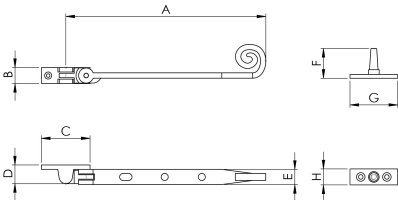

Curly Tail Casement Stay

LF5541

Black Antique curly-tail casement stay (also known as Monkey-tail) for use on timber windows. and interiors. Available in three sizes. Comes with a 10 year mechanical guarantee.