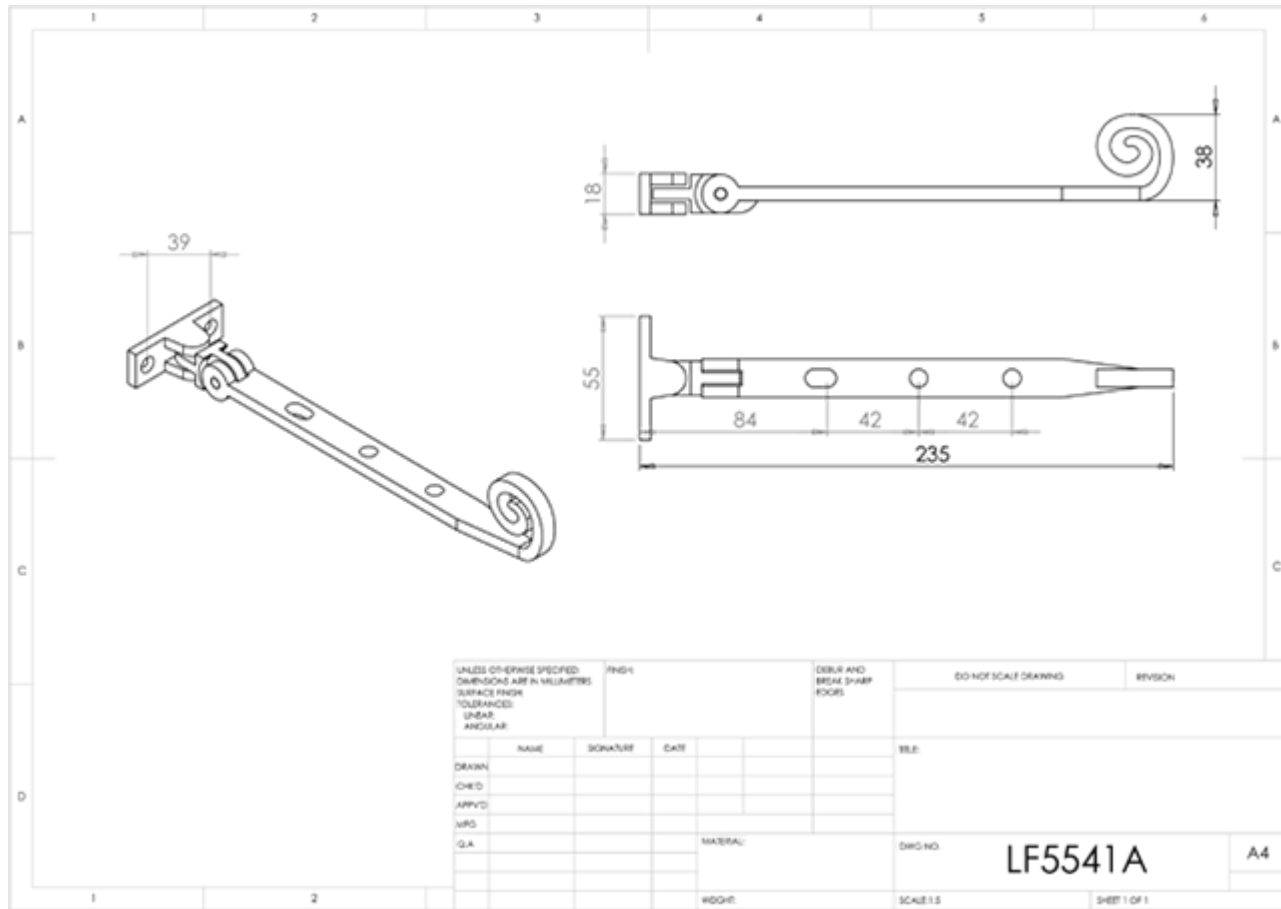

## Curly Tail Casement Stay

### Product Images

---

## Technical Details

## Product Options

---

Sizes:	274mm Overall Length
	235mm Overall Length
	324mm Overall Length
Options:	Blister Pack
	Boxed