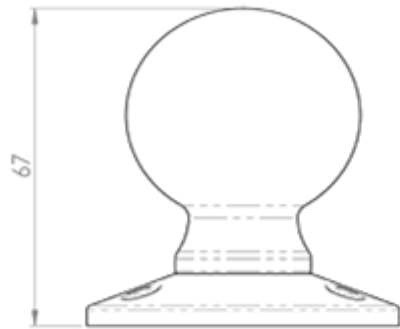

guarantee. Suitable for domestic use. Ludlow Black Antique is a traditional range of furniture with a powder coated Black finish.

Technical Details

LF5594

This drawing is the property of Carlisle Brass Limited, all design rights reserved

Specification