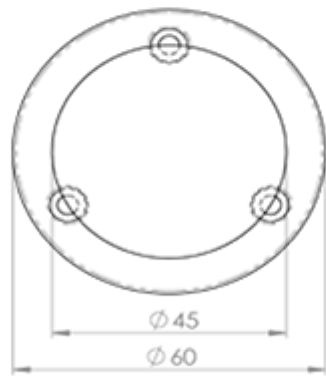

guarantee. Suitable for domestic use. Ludlow Black Antique is a traditional range of furniture with a powder coated Black finish.

Technical Details

LF5594

This drawing is the property of Carlisle Brass Limited, all design rights reserved

Specification