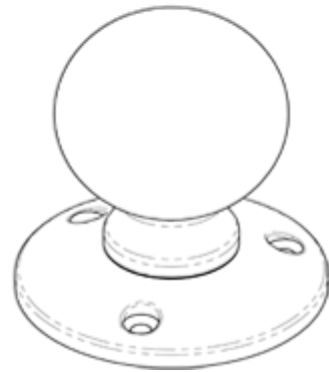

Ball Mortice Knob

Product Images

Description

Black Antique ball mortice knob. Round ball knob on rose. This solid ball mortice door knob can be a harmonious addition to a range of older style homes. The shape allows it to be gripped easily, providing a solid and firm feel. A simple plain knob in its purest form. Comes with a 10 year mechanical

guarantee. Suitable for domestic use. Ludlow Black Antique is a traditional range of furniture with a powder coated Black finish.

Technical Details

LF5594

This drawing is the property of Carlisle Brass Limited, all design rights reserved

Specification

Additional Information

SKU	LF5594
Brands	Ludlow Foundries
Finishes	Black Antique
Sizes	60mm Rose Dia. 45mm Knob Dia. 67mm Projection.
Technical	4
Line Drawings	LF5594.pdf