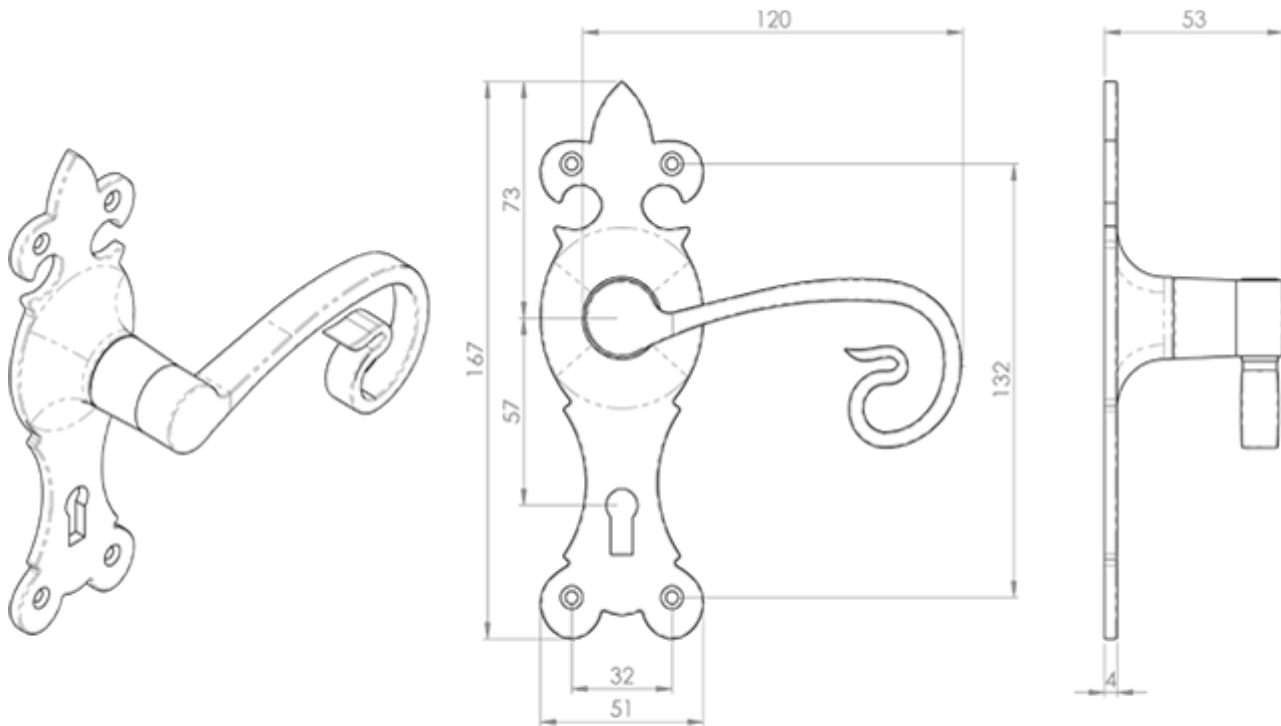

Curly Tail Lever on Lock Backplate

Product Images

Description

Black Antique lever on lock backplate. Standard profile 57mm c/c. Elegant and visually impressive the curly-tail lever sits on an elaborate fleur-de-lys backplate. This striking and unique design and would be suitable for many different applications throughout the home. Comes with a 10 year mechanical guarantee. Suitable for domestic use. Ludlow Black Antique is a traditional range of furniture with a powder coated Black finish.

Technical Details

LF5116

This drawing is the property of Carlisle Brass Limited, all design rights reserved

Specification

Additional Information

SKU	LF5116
Brands	Ludlow Foundries
Finishes	Black Antique
Options	Lock Profile
Sizes	170mm x 52mm Backplate
Technical	4
Line Drawings	LF5116.PDF