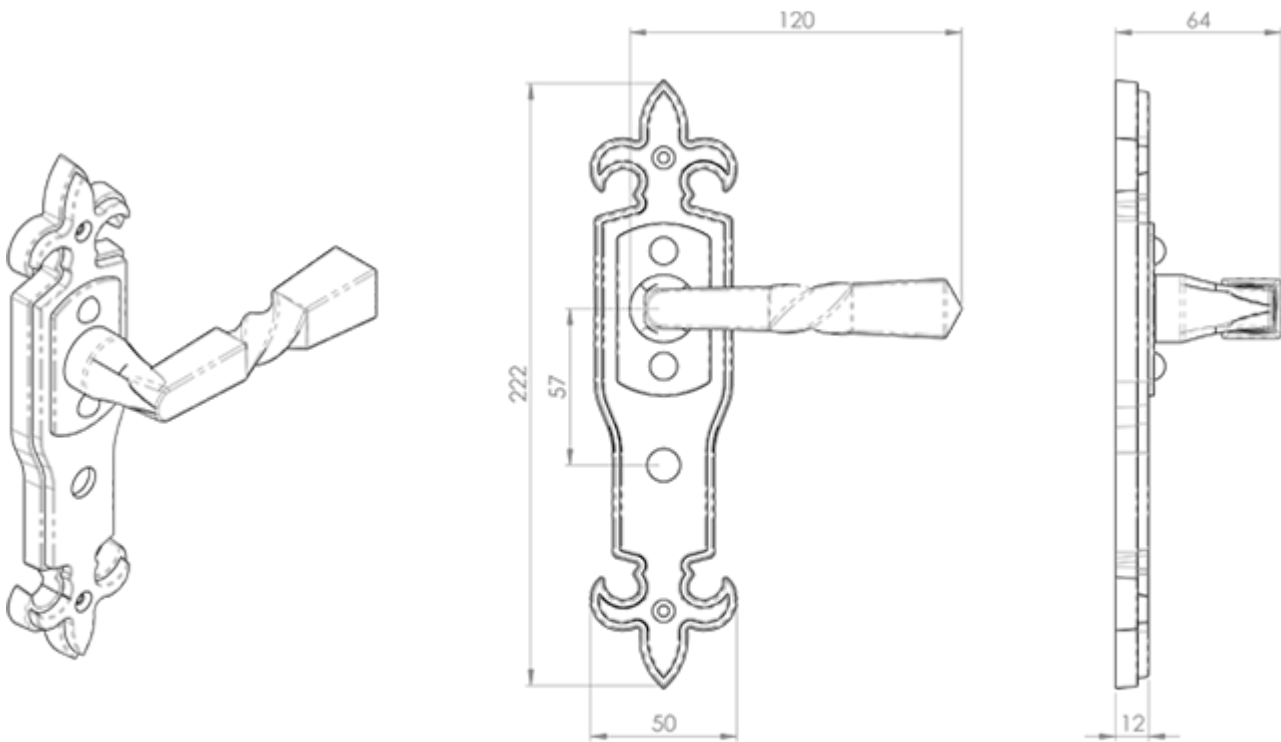

Barley Twist Lever on Gothic WC Backplate

Product Images

Description

Black Antique lever on bathroom backplate. A striking gothic style, heavy duty wrought iron lever with a twisted barley feature to the handle. The gothic

style backplate is topped and tailed with a fleur-de-lys pattern matching the style of the lever wonderfully. A bold heavyweight design suited to traditional environments. Comes with a 10 year mechanical guarantee. Suitable for domestic use. Ludlow Black Antique is a traditional range of furniture with a powder coated Black finish.

Technical Details

LF5115

This drawing is the property of Carlisle Brass Limited, all design rights reserved

Specification

Additional Information

SKU	LF5115
Brands	Ludlow Foundries
Finishes	Black Antique
Options	Bathroom
Sizes	222mm x 50mm Backplate
Technical	4
Line Drawings	LF5115.PDF