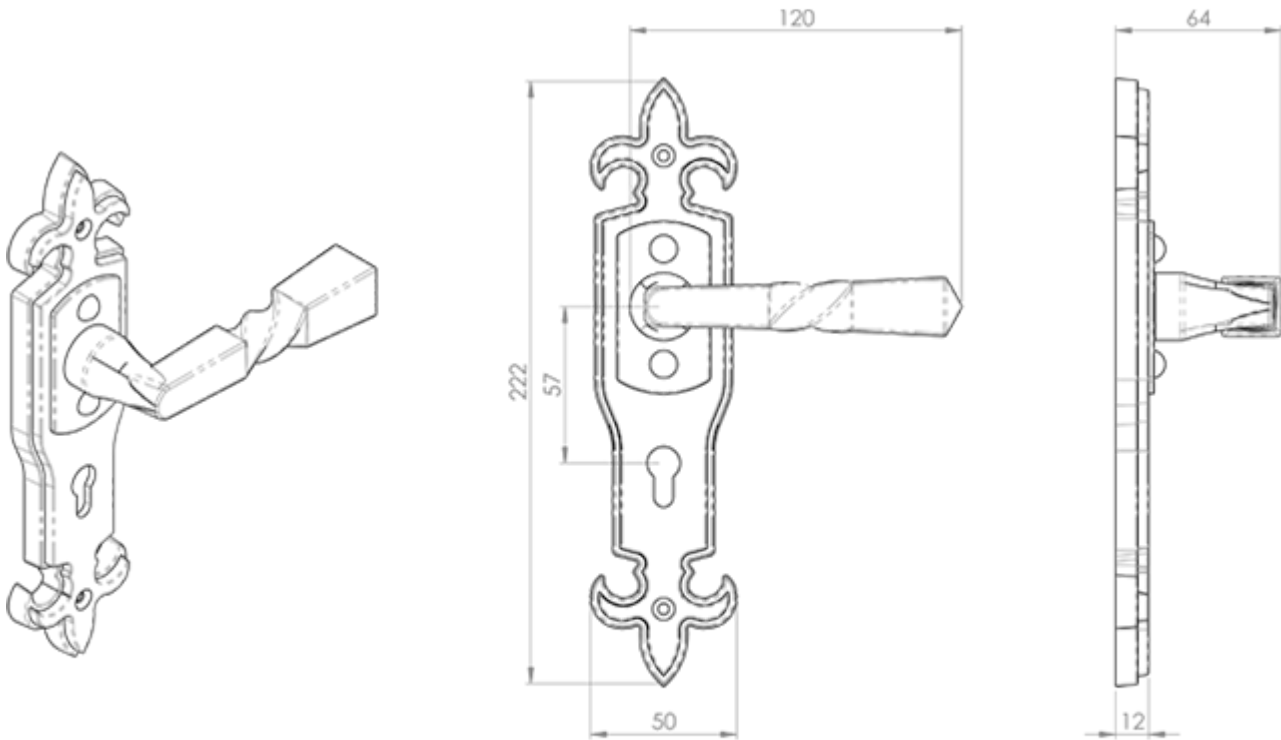

backplate is topped and tailed with a fleur-de-lys pattern matching the style of the lever wonderfully. A bold heavyweight design suited to traditional environments. Available in Lock, Latch, or Bathroom versions. Comes with a 10 year mechanical guarantee. Suitable for domestic use. Ludlow Black Antique is a traditional range of furniture with a powder coated Black finish.

Technical Details

LF5113

This drawing is the property of Carlisle Brass Limited, all design rights reserved

Specification

Additional Information

SKU	LF5113
Brands	Ludlow Foundries
Technical	4
Line Drawings	LF5113.PDF,LF5114.PDF,LF5115.PDF