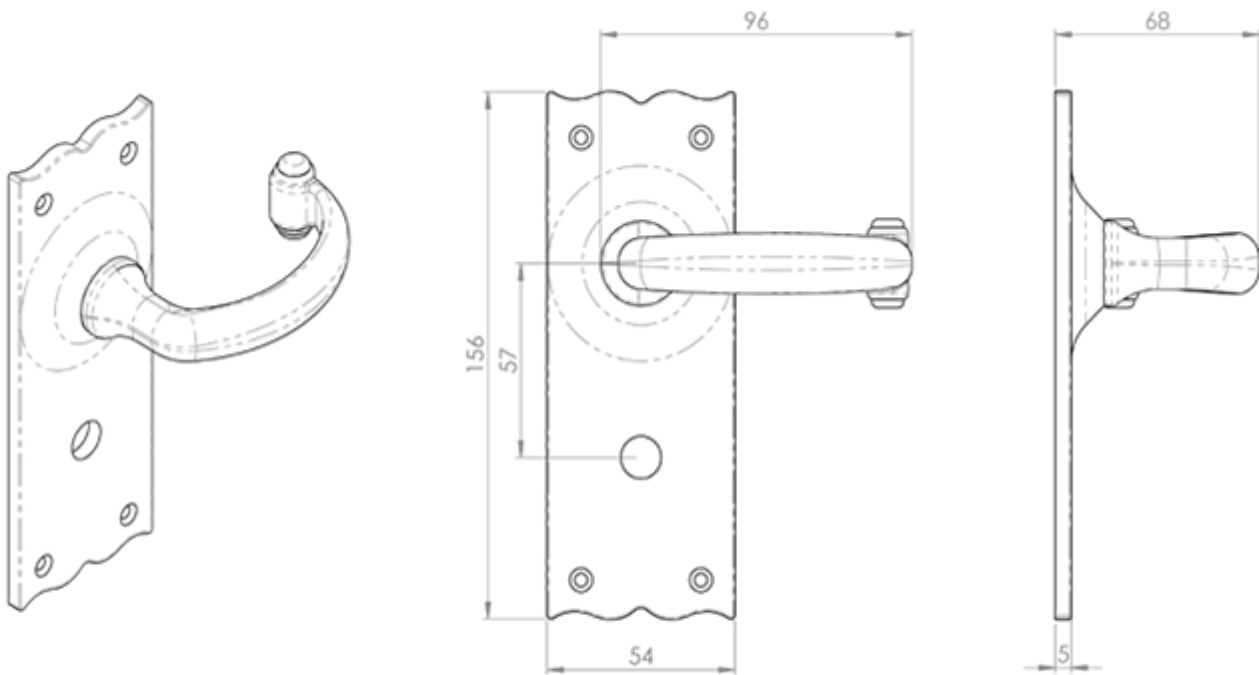

Traditional Lever on WC Backplate

Product Images

Description

Black Antique lever on bathroom backplate. An elegant and traditionally designed inward curved handle, ending with a wrapped flange flourish. The

Technical Details

LF5503

This drawing is the property of Carlisle Brass Limited, all design rights reserved

Specification

Additional Information

SKU	LF5503
Brands	Ludlow Foundries
Finishes	Black Antique
Options	Bathroom
Sizes	155mm x 55mm Backplate
Technical	4
Line Drawings	LF5503.PDF