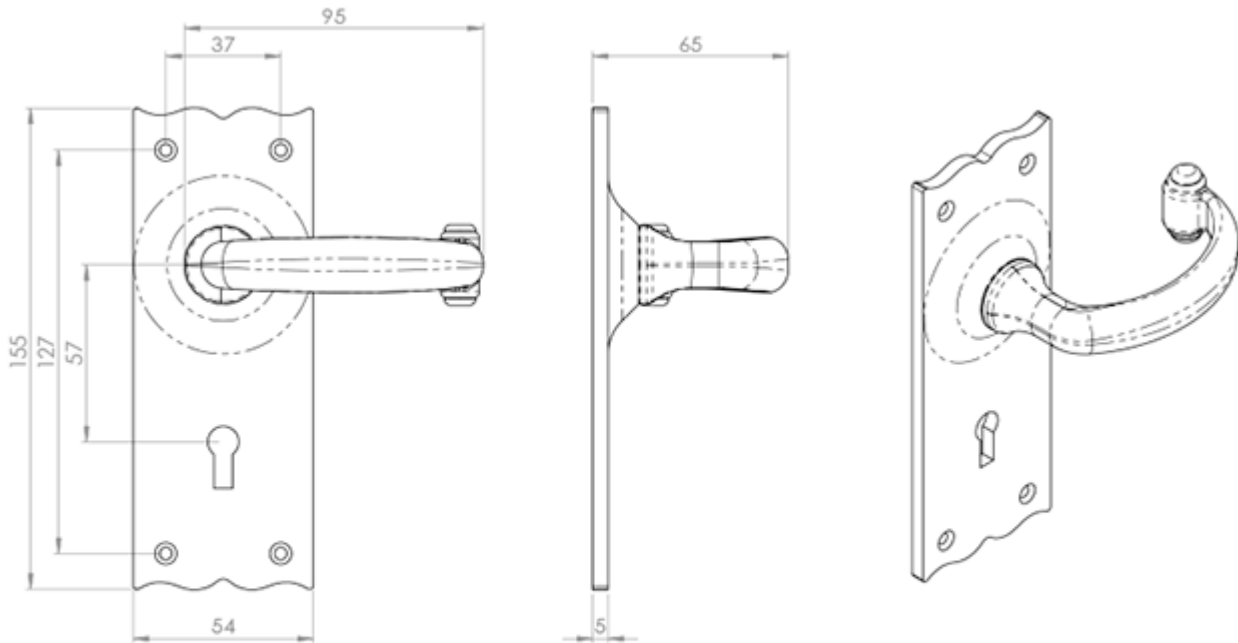

Traditional Lever on Lock Backplate

Product Images

Description

Black Antique lever on lock backplate. Standard profile 57mm c/c. An elegant and traditionally designed inward curved handle, ending with a wrapped flange flourish. The decorative backplate with undulating edging top and bottom give a softer traditional appearance to the door handle. Comes with a 10 year mechanical guarantee. Suitable for domestic use. Ludlow Black Antique is a traditional range of furniture with a powder coated Black finish.

Technical Details

 **CARLISLE BRASS**

LF5501

This drawing is the property of Carlisle Brass Limited, all design rights reserved

Specification

Additional Information

Short Description	Traditional Lever on Backplate.
SKU	LF5501 Range
Brands	Ludlow Foundries
Technical	4
Line Drawings	LF5501.pdf