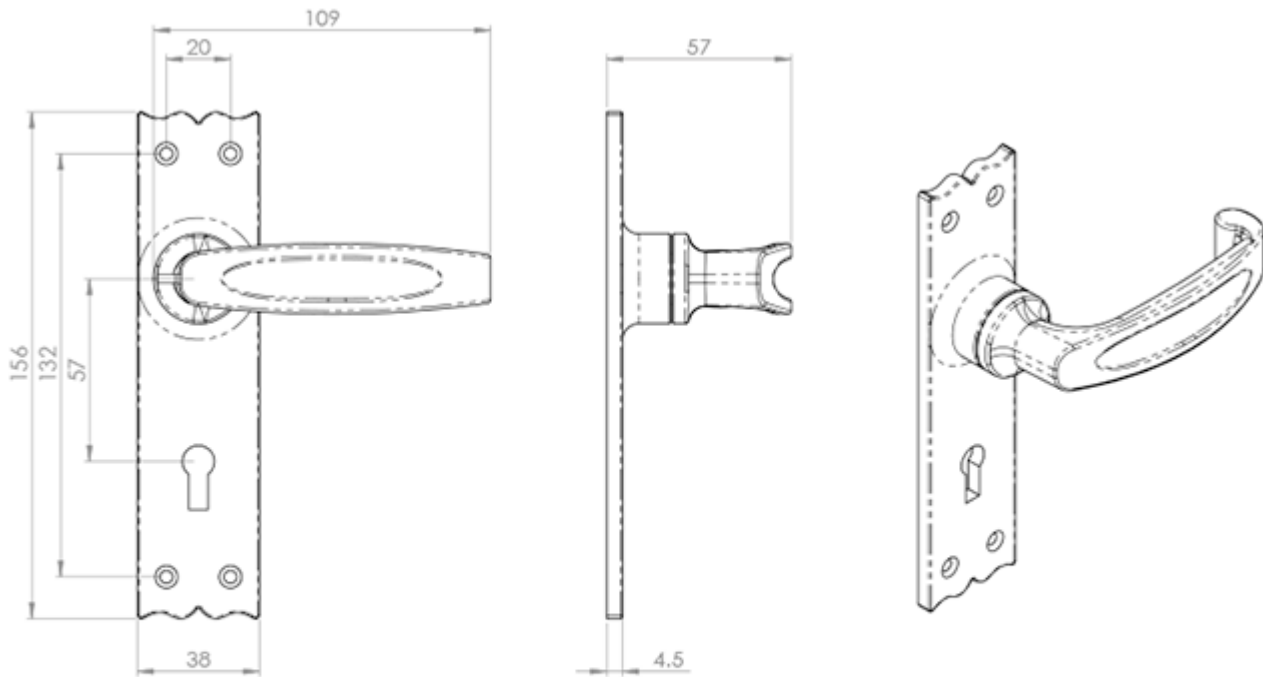

Slimline V Lever on Lock Backplate

Product Images

Description

Black Antique lever on lock backplate. Standard profile 57mm c/c. An elegant and traditionally designed lever handle furniture with a creased-style

straight handle with an inward rounded end. The decorative backplate with undulating edging top and bottom give a softer traditional appearance to the door handle. Comes with a 10 year mechanical guarantee. Suitable for domestic use. Ludlow Black Antique is a traditional range of furniture with a powder coated Black finish.

Technical Details

CARLISLE BRASS
LF5507

This drawing is the property of Carlisle Brass Limited, all design rights reserved

Specification

Additional Information

Short Description	Slimline V Lever on Backplate.
SKU	LF5507 Range
Brands	Carlisle Brass
Technical	4,49
Line Drawings	LF5507.pdf