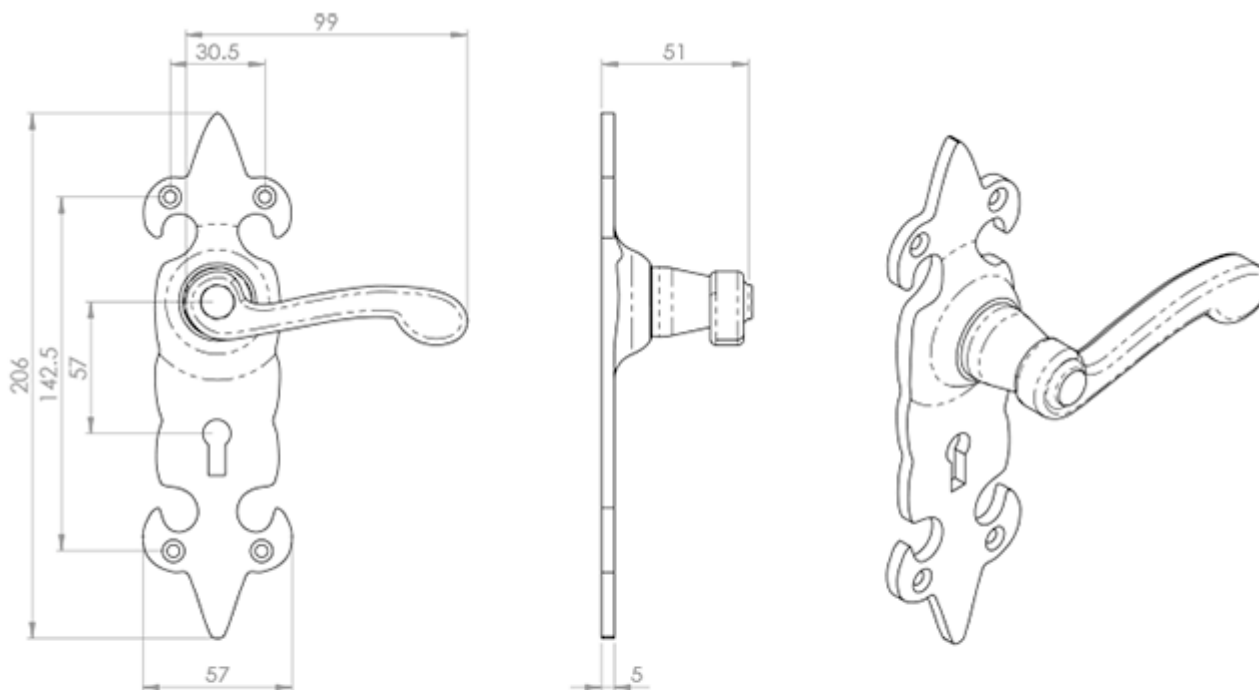

Fleur de lys' Lever on Lock Backplate

Product Images

Description

Black Antique lever on lock backplate. Standard profile 57mm c/c. A sturdy classical scroll lever on an undulating edged backplate with fleur-de-lys

 **CARLISLE BRASS**

LF5504

This drawing is the property of Carlisle Brass Limited, all design rights reserved

Specification

Additional Information

Short Description	Fleur de lys' Lever on Backplate
SKU	LF5504 Range
Brands	Ludlow Foundries
Technical	4
Line Drawings	LF5504.PDF